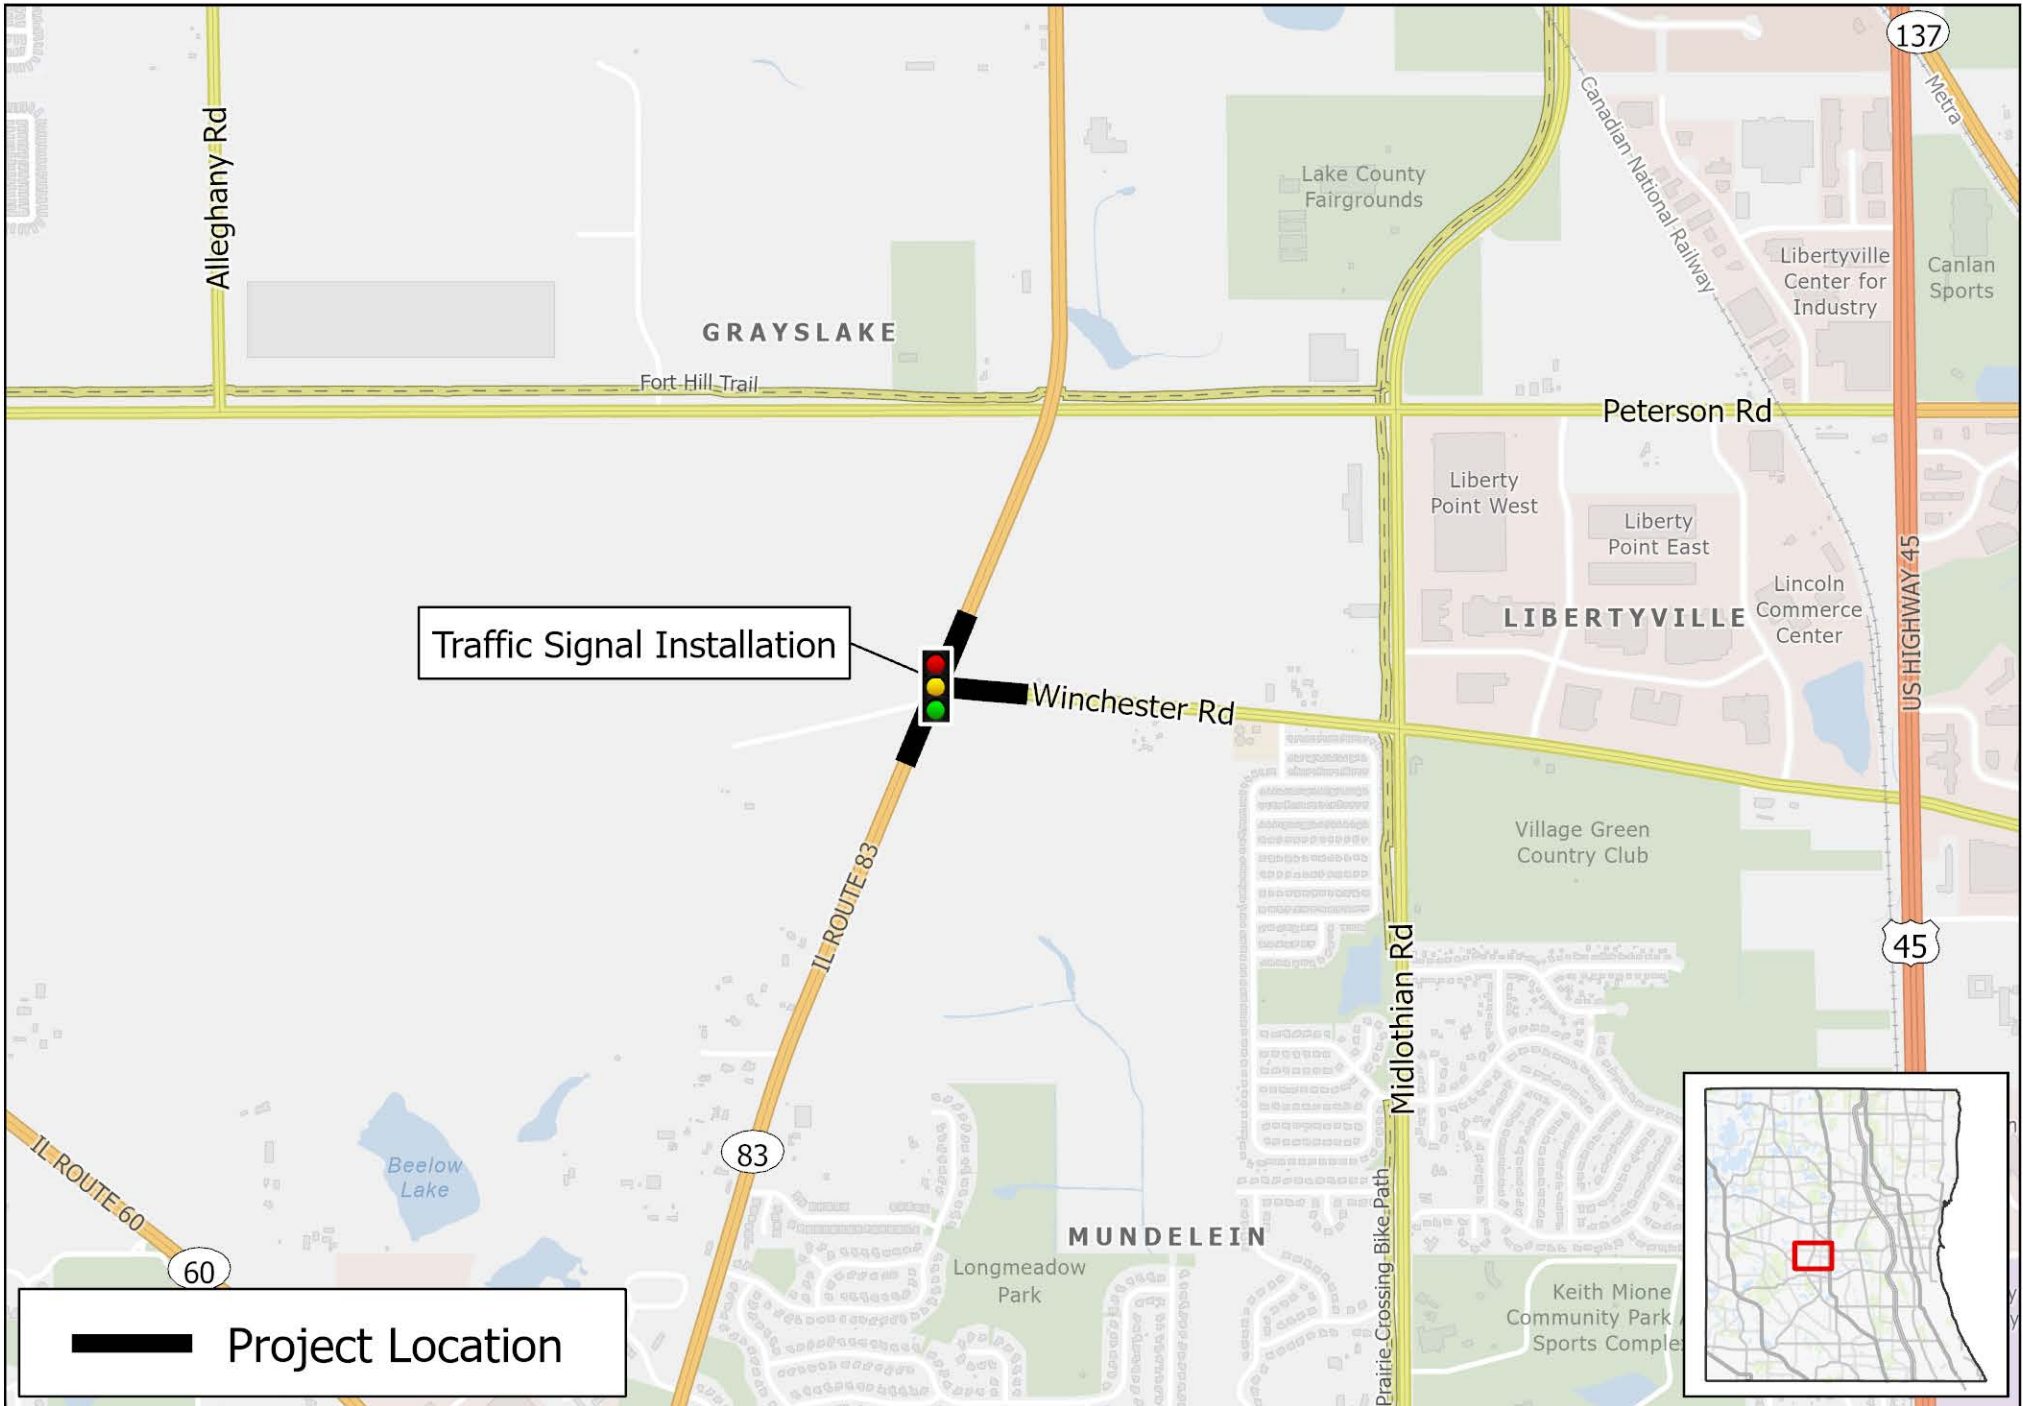

Location Map

Winchester Road at IL Route 83

Traffic Signal Installation

█ Project Location