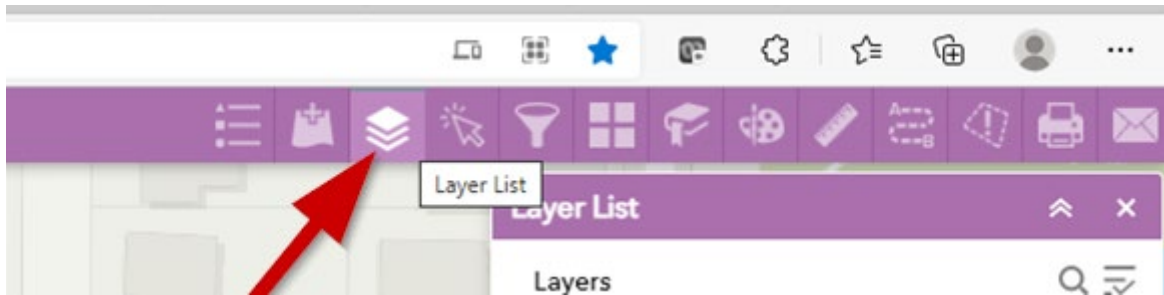

Step Five:

At the top right of the screen, click the “Layer List” button (third button on the top right).

This will bring up a list with additional layers to overlay on top of the map. Select the button for “Political Boundaries.” You can then select “County Board Districts 2022” and “Precincts 2022” to see the new County Board and Precinct districts for the address.