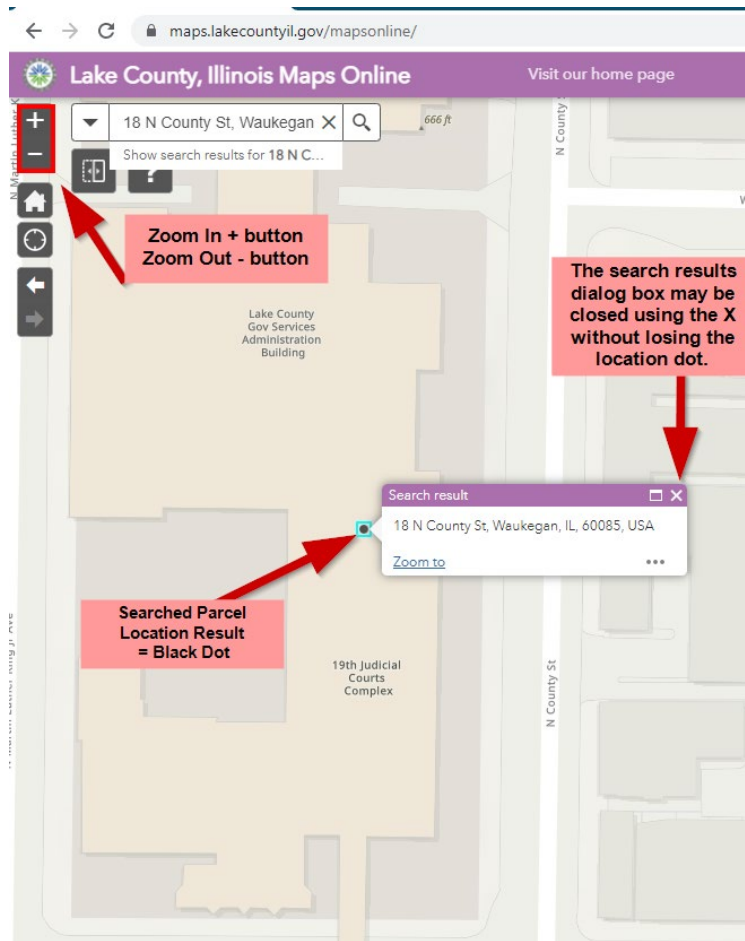

LAKE COUNTY BOARD DISTRICTS & PRECINCTS LOOKUP HOW TO GUIDE

PREPARED BY THE LAKE COUNTY CLERK'S OFFICE

Step One:

Open an internet browser and navigate to the Lake County, Illinois Maps Online Database using the following web address <https://maps.lakecountyil.gov/maponline/> or by clicking [here](#).

Step Two:

Click OK on the informational pop-up box which displays when the Online Database first loads.

Step Three:

Enter your complete home address in the online maps database search bar.

If you receive multiple search results, select the one which is most accurate. Generally, when presented with results under both the header of Lake County Composite Locator and Esri World Geocoder it is best to select the appropriate option under the Lake County Composite Locator as this information is maintained by our Lake County GIS Maps Division. If only one option is present much like our example, select the address with a mouse click or by clicking enter.

Step Four:

Using the plus button and by clicking and dragging the map while holding a click you can reposition the map and zoom in on your address. The parcel will be designated with a black dot.

Step Five:

At the top right of the screen, click the “Layer List” button (third button on the top right).

This will bring up a list with additional layers to overlay on top of the map. Select the button for “Political Boundaries.” You can then select “County Board Districts 2022” and “Precincts 2022” to see the new County Board and Precinct districts for the address.