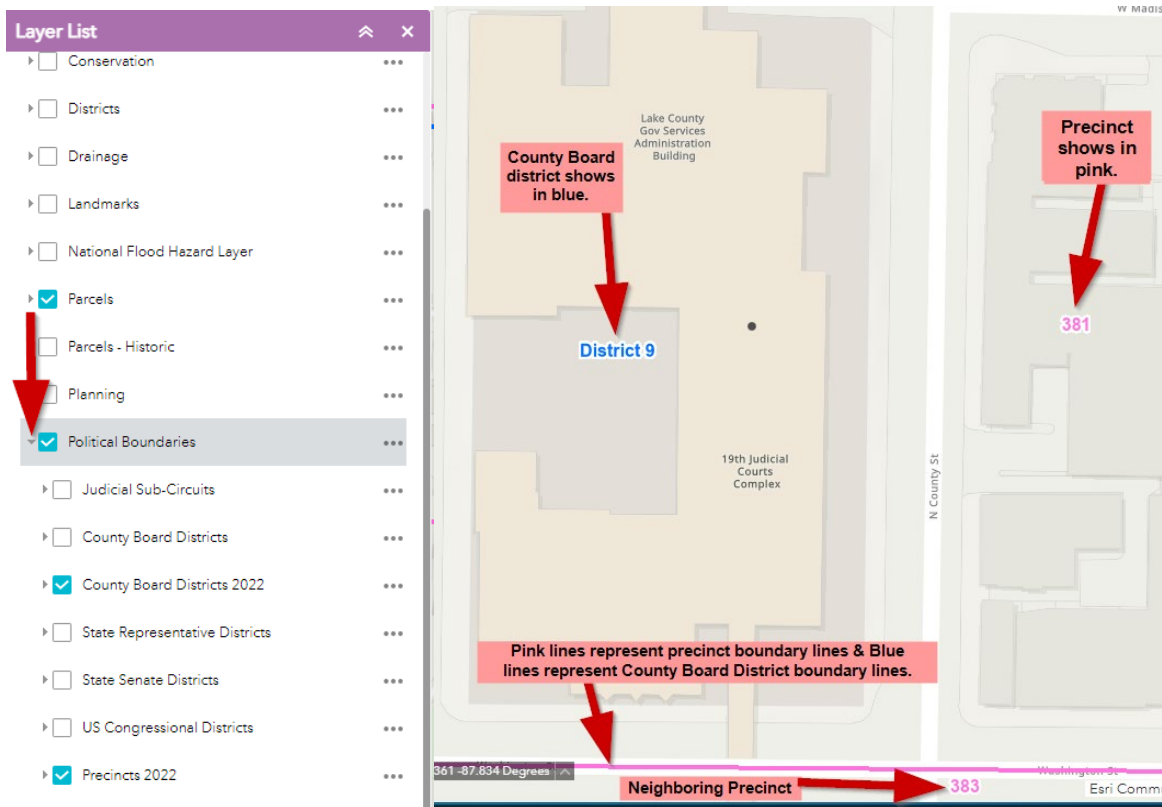

Step Two:

Click OK on the informational pop-up box which displays when the Online Database first loads.

Step Three:

Enter your complete home address in the online maps database search bar.

If you receive multiple search results, select the one which is most accurate. Generally, when presented with results under both the header of Lake County Composite Locator and Esri World Geocoder it is best to select the appropriate option under the Lake County Composite Locator as this information is maintained by our Lake County GIS Maps Division. If only one option is present much like our example, select the address with a mouse click or by clicking enter.

Step Four:

Using the plus button and by clicking and dragging the map while holding a click you can reposition the map and zoom in on your address. The parcel will be designated with a black dot.

Step Five:

At the top right of the screen, click the “Layer List” button (third button on the top right).

This will bring up a list with additional layers to overlay on top of the map. Select the button for “Political Boundaries.” You can then select “County Board Districts 2022” and “Precincts 2022” to see the new County Board and Precinct districts for the address.