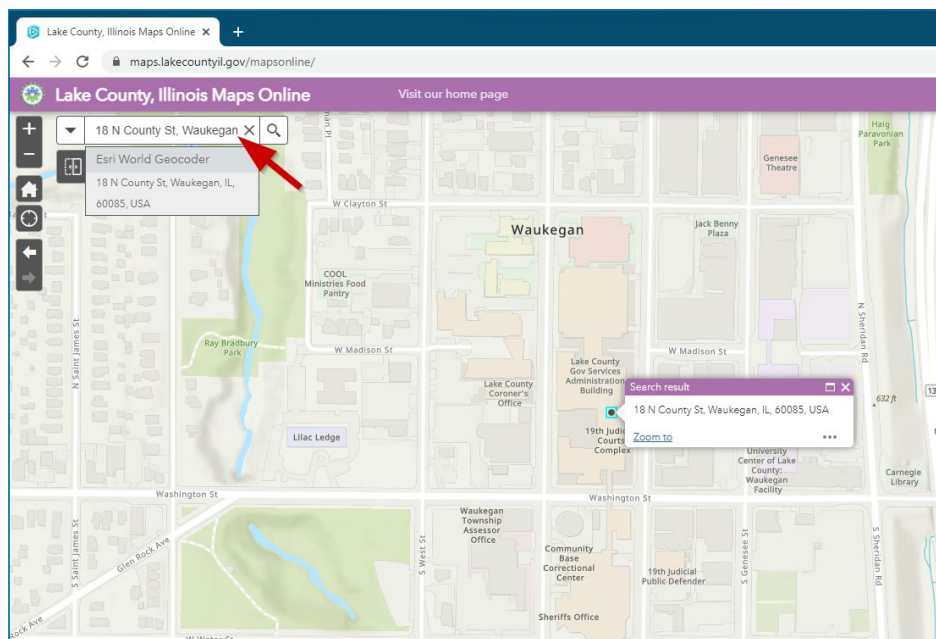

LAKE COUNTY BOARD DISTRICTS & PRECINCTS LOOKUP HOW TO GUIDE

PREPARED BY THE LAKE COUNTY CLERK'S OFFICE

Step One:

Open an internet browser and navigate to the Lake County, Illinois Maps Online Database using the following web address <https://maps.lakecountyil.gov/maponline/> or by clicking [here](#).

Step Two:

Click OK on the informational pop-up box which displays when the Online Database first loads.

Step Three:

Enter your complete home address in the online maps database search bar.

If you receive multiple search results, select the one which is most accurate. Generally, when presented with results under both the header of Lake County Composite Locator and Esri World Geocoder it is best to select the appropriate option under the Lake County Composite Locator as this information is maintained by our Lake County GIS Maps Division. If only one option is present much like our example, select the address with a mouse click or by clicking enter.

Step Four:

Using the plus button and by clicking and dragging the map while holding a click you can reposition the map and zoom in on your address. The parcel will be designated with a black dot.

Step Five:

At the top right of the screen, click the “Layer List” button (third button on the top right).

This will bring up a list with additional layers to overlay on top of the map. Select the button for “Political Boundaries.” You can then select “County Board Districts 2022” and “Precincts 2022” to see the new County Board and Precinct districts for the address.