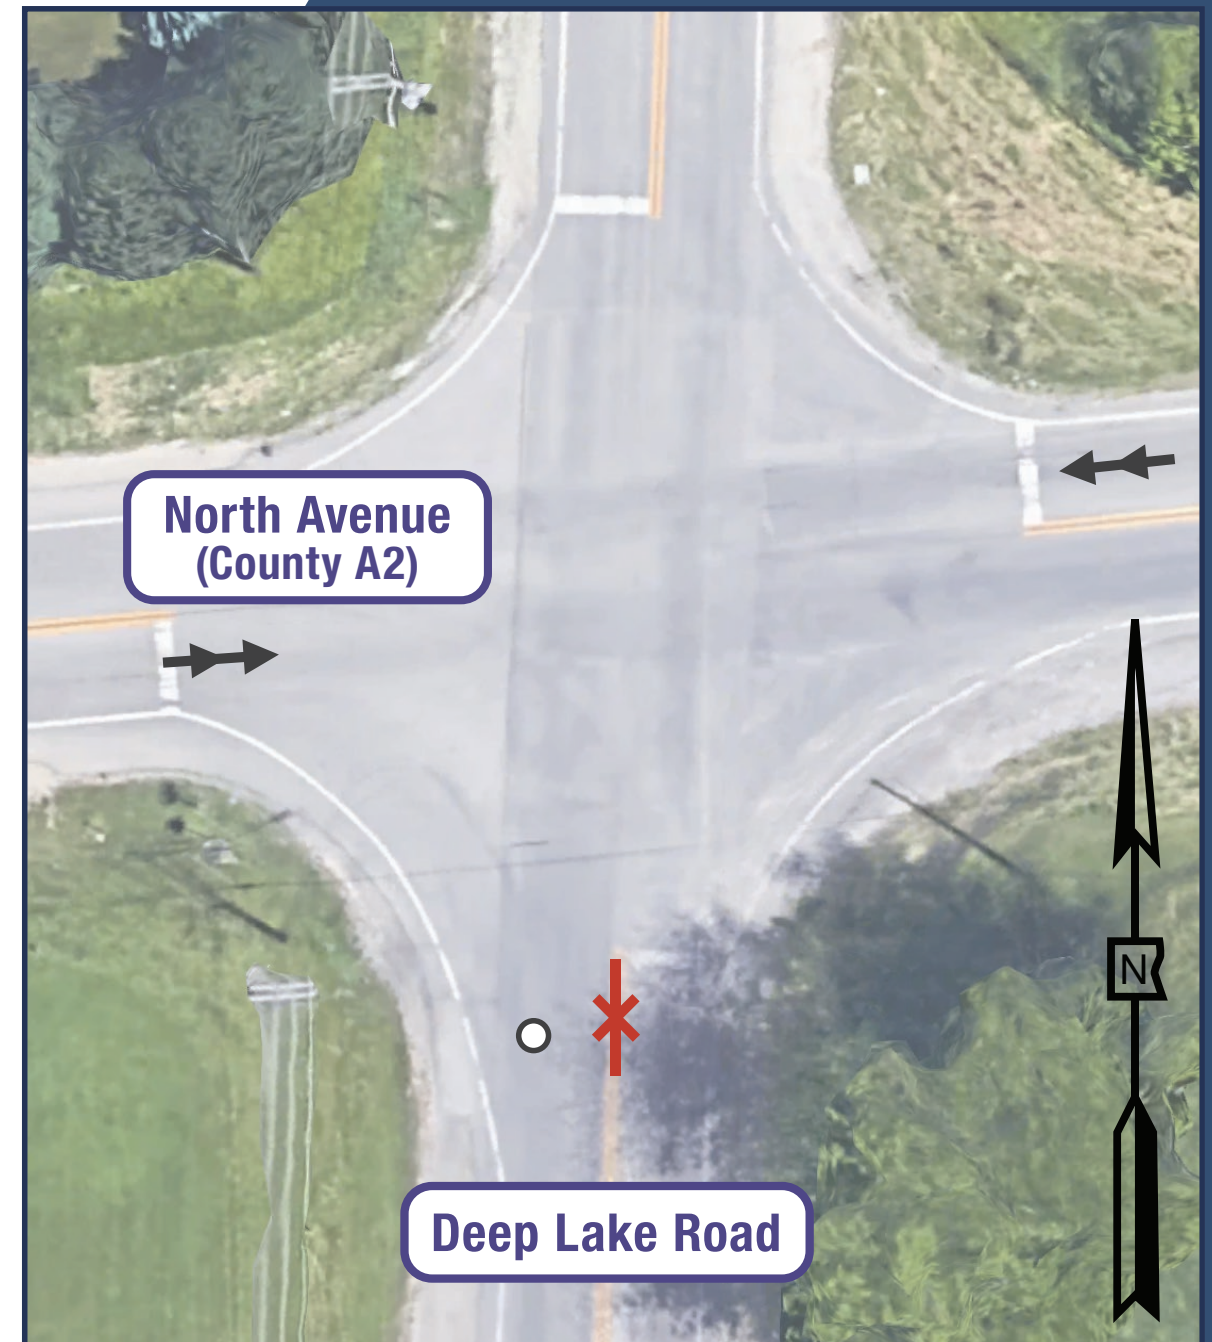

Crash Information

Depot Street at Deep Lake Road
11 crashes from 2014-2018

- Red = Injury (4)
- □ = Fixed Object Accident (3)
- ↗ = Turning/ Angle Accident (5)
- = Animal (1)
- 🚗 = Overturned (1)
- ↔ = Sideswipe (1)

North Avenue at Deep Lake Road
4 crashes from 2014-2018

- Red = Injury (1)
- = Rear End (2)
- = Animal (1)
- ✖ = Head On (1)