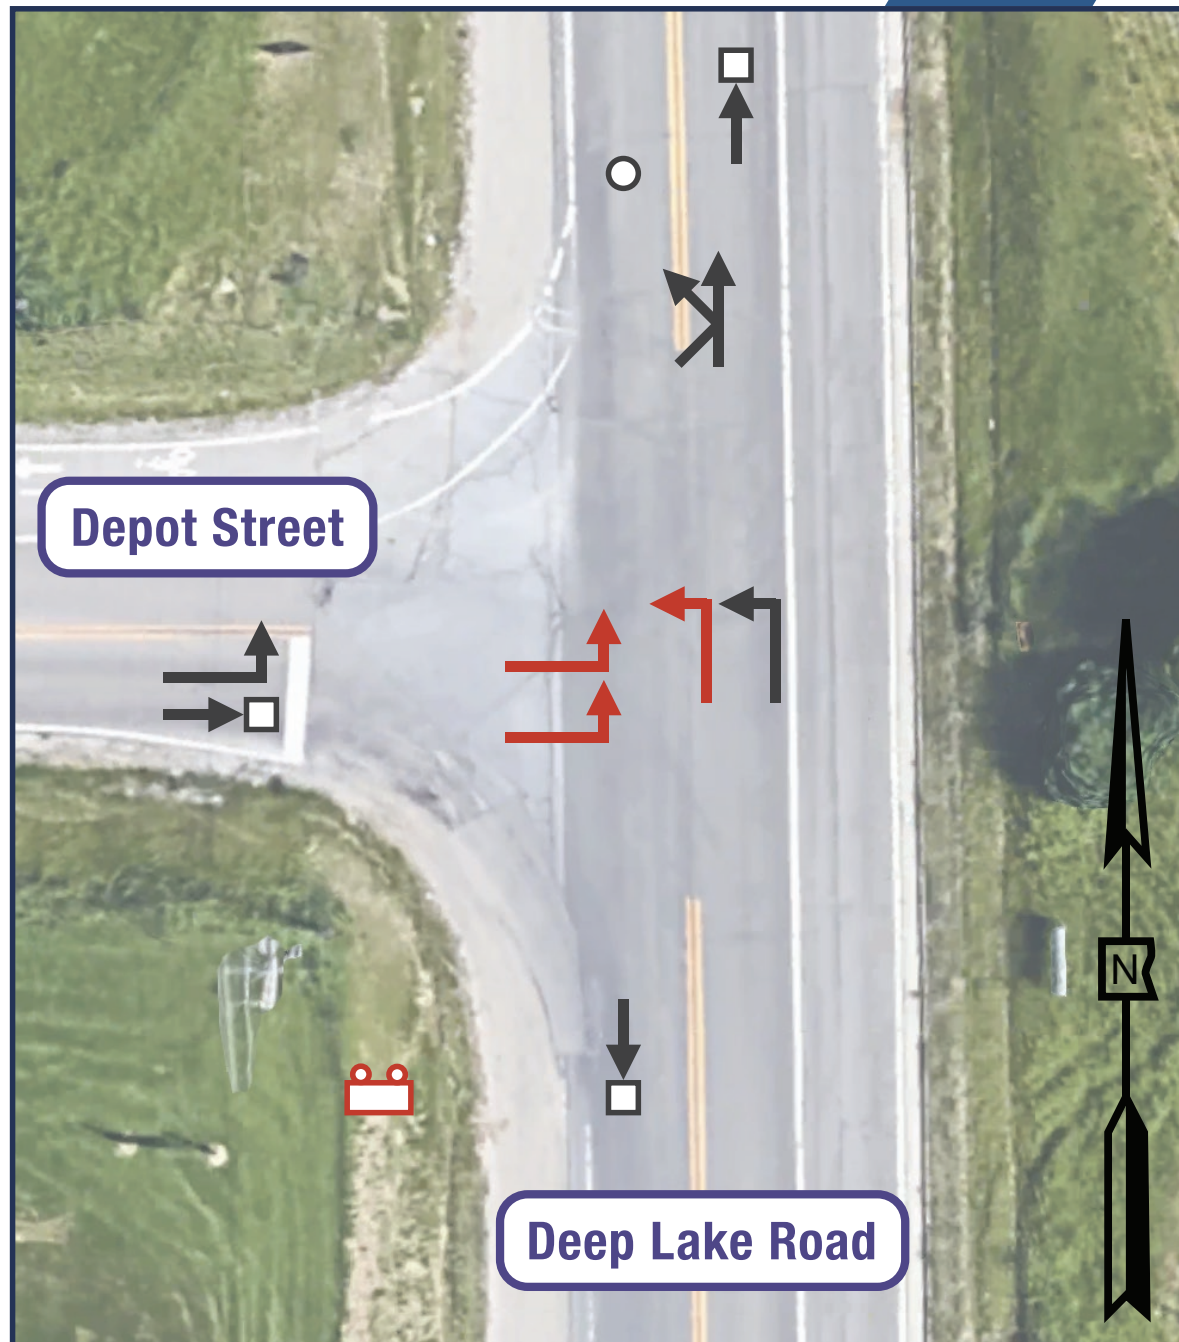

Crash Information

Depot Street at Deep Lake Road
11 crashes from 2014-2018

- Red = Injury (4)
- □ = Fixed Object Accident (3)
- ↗ = Turning/ Angle Accident (5)
- = Animal (1)
- 🚗 = Overturned (1)
- ↔ = Sideswipe (1)

North Avenue at Deep Lake Road
4 crashes from 2014-2018

- Red = Injury (1)
- = Rear End (2)
- = Animal (1)
- ✖ = Head On (1)