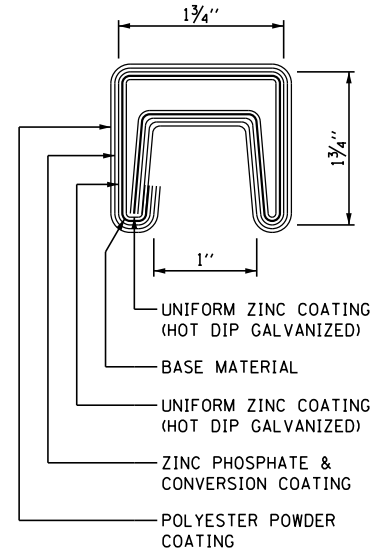

ELEVATION

HORIZONTAL RAIL CROSS SECTION

ISOMETRIC

NOTE:
THE COLOR OF THE BICYCLE RAILING SHALL BE BLACK.

REVISIONS	DATE

APPROVED BY: M.G. ZEMAITIS
DATE: APRIL 29, 2021

BICYCLE RAILING, SPECIAL

LC6610