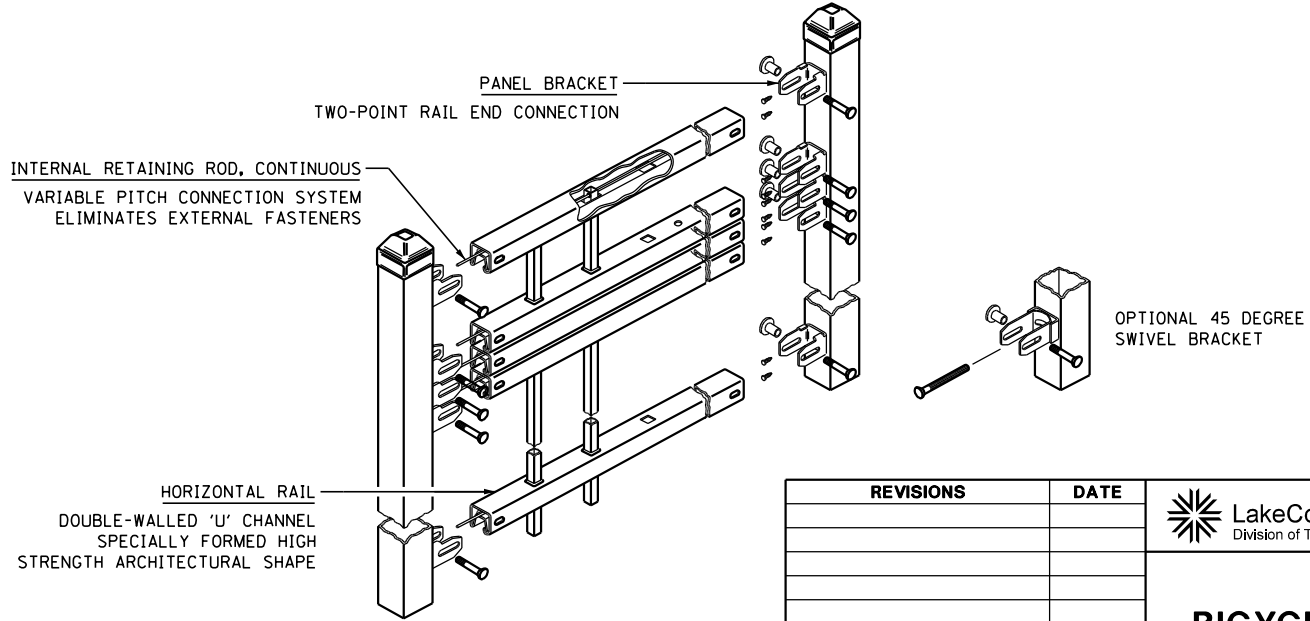

ELEVATION

HORIZONTAL RAIL CROSS SECTION

ISOMETRIC

NOTE:
THE COLOR OF THE BICYCLE RAILING SHALL BE BLACK.

REVISIONS	DATE

APPROVED BY: M.G. ZEMAITIS
DATE: APRIL 29, 2021

BICYCLE RAILING, SPECIAL

LC6610