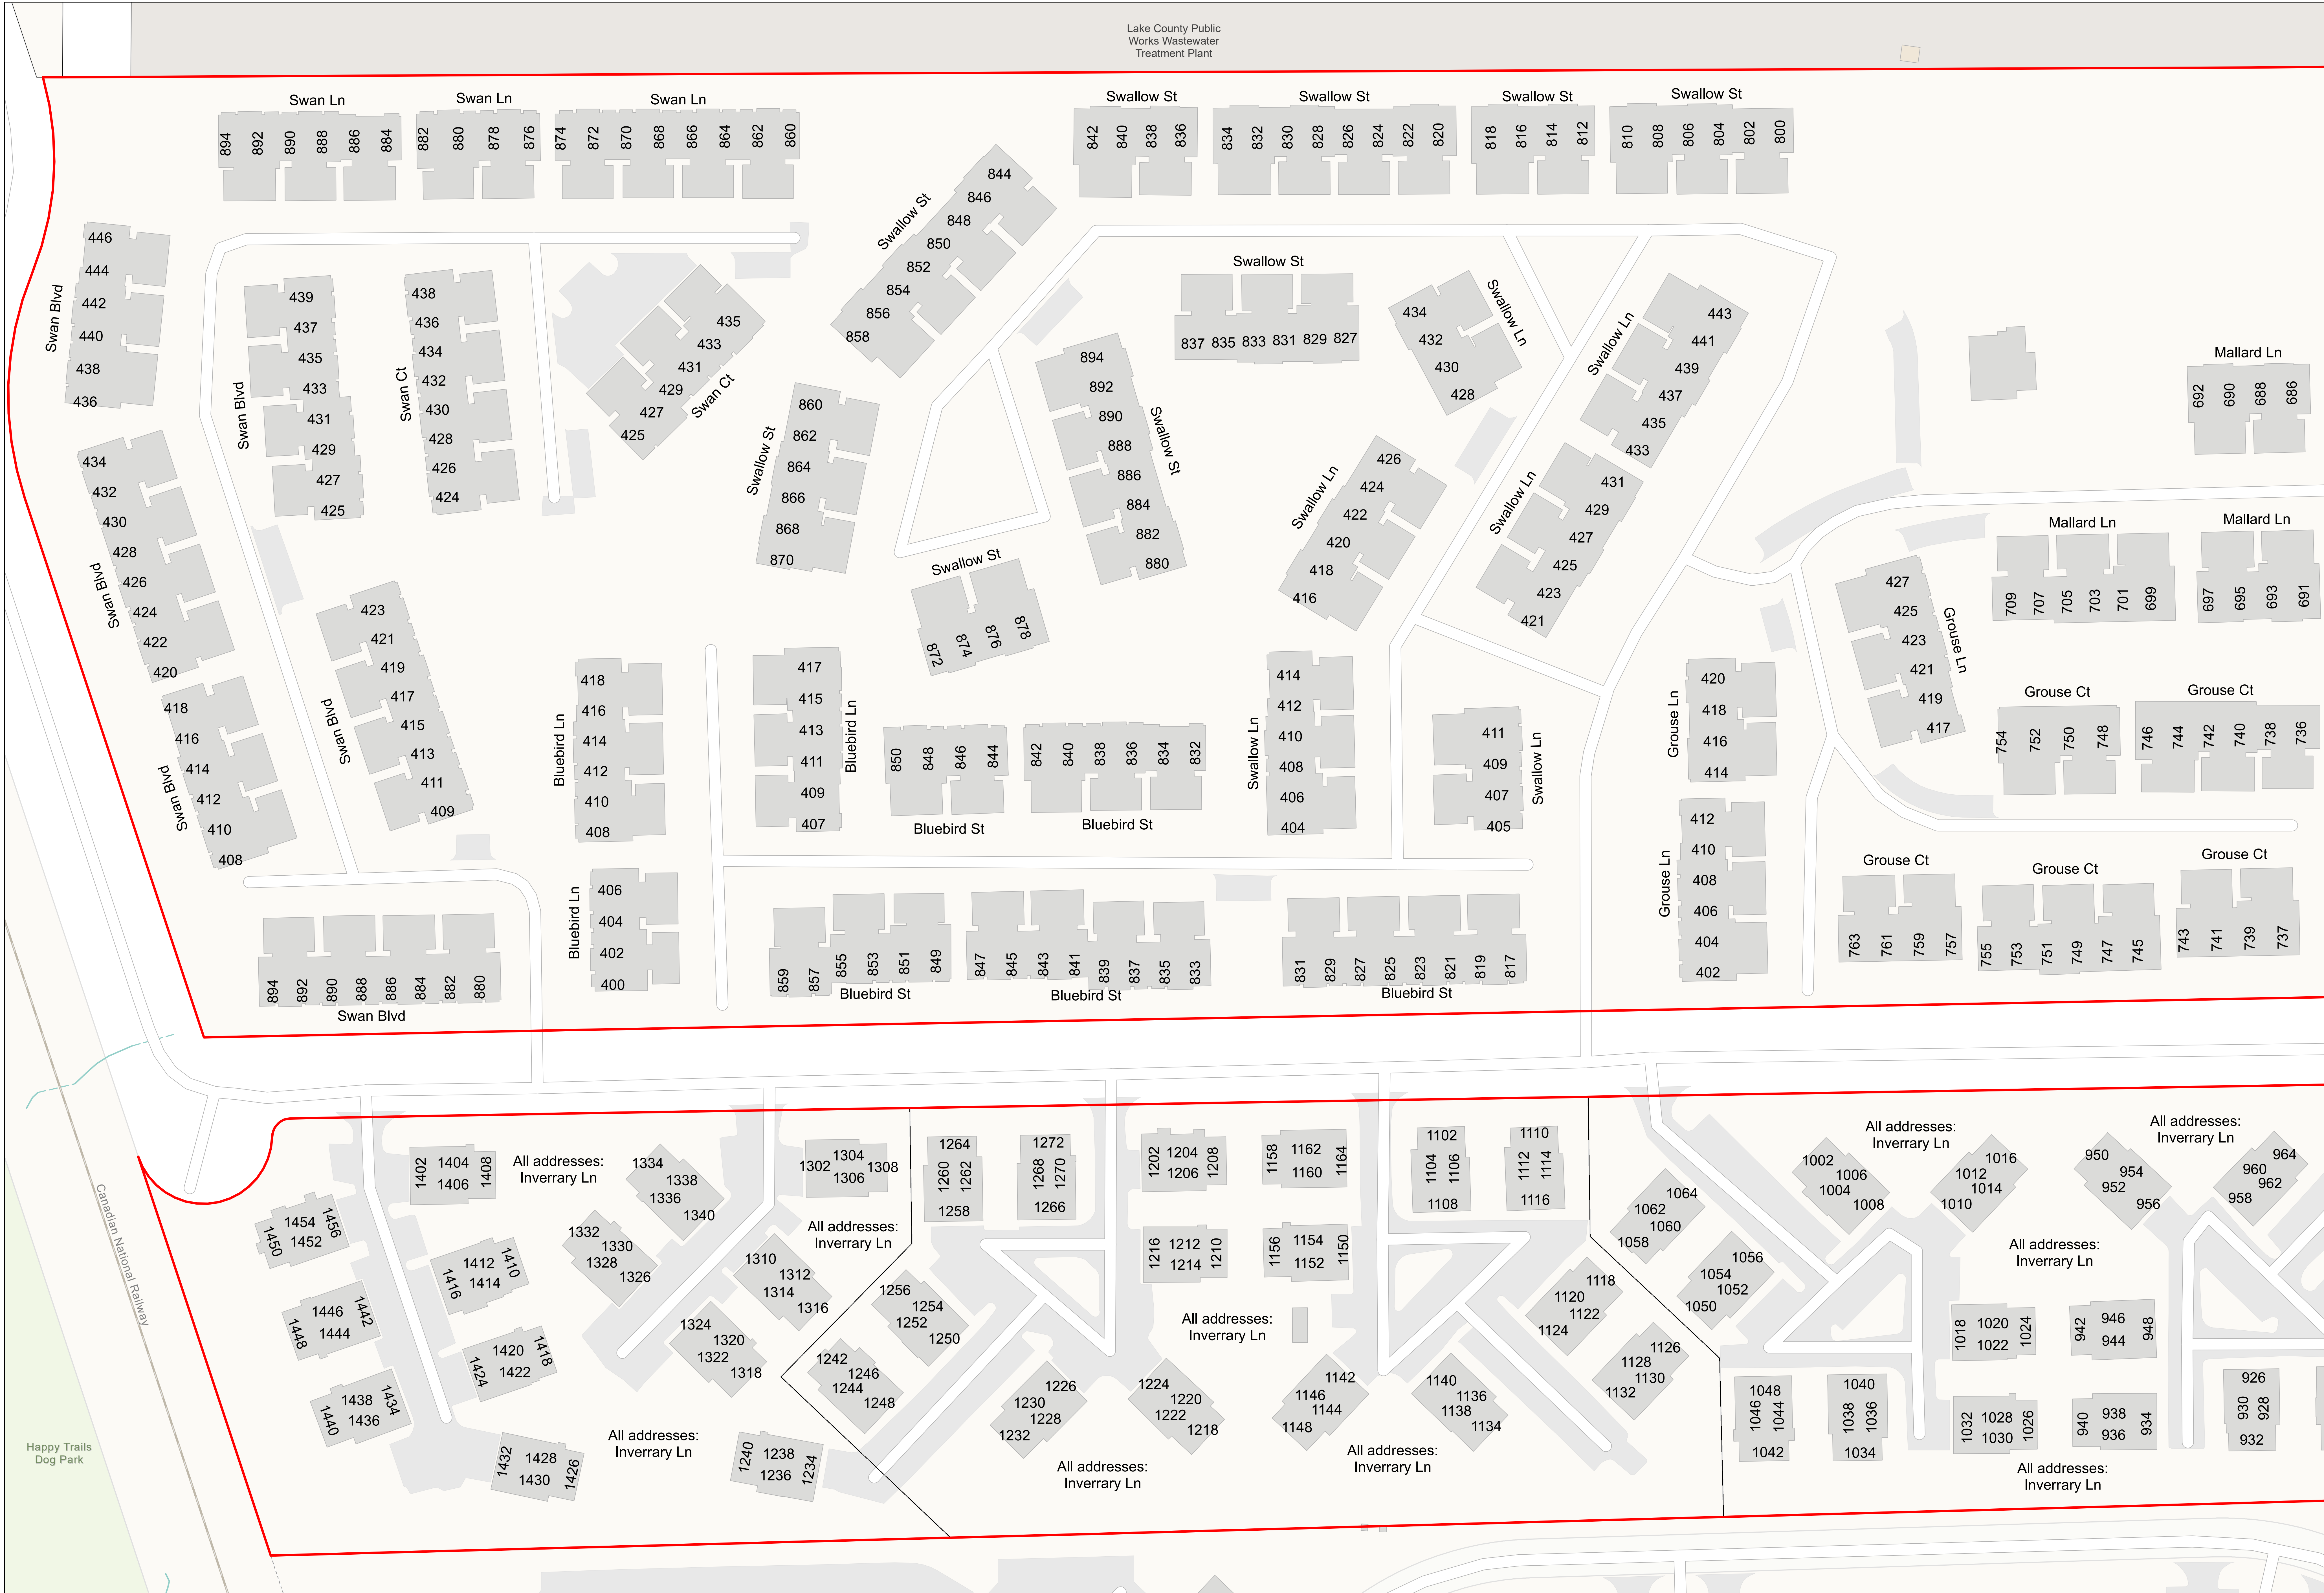

Lake County - Inverrary Area West Addressing

Address Analysis Area