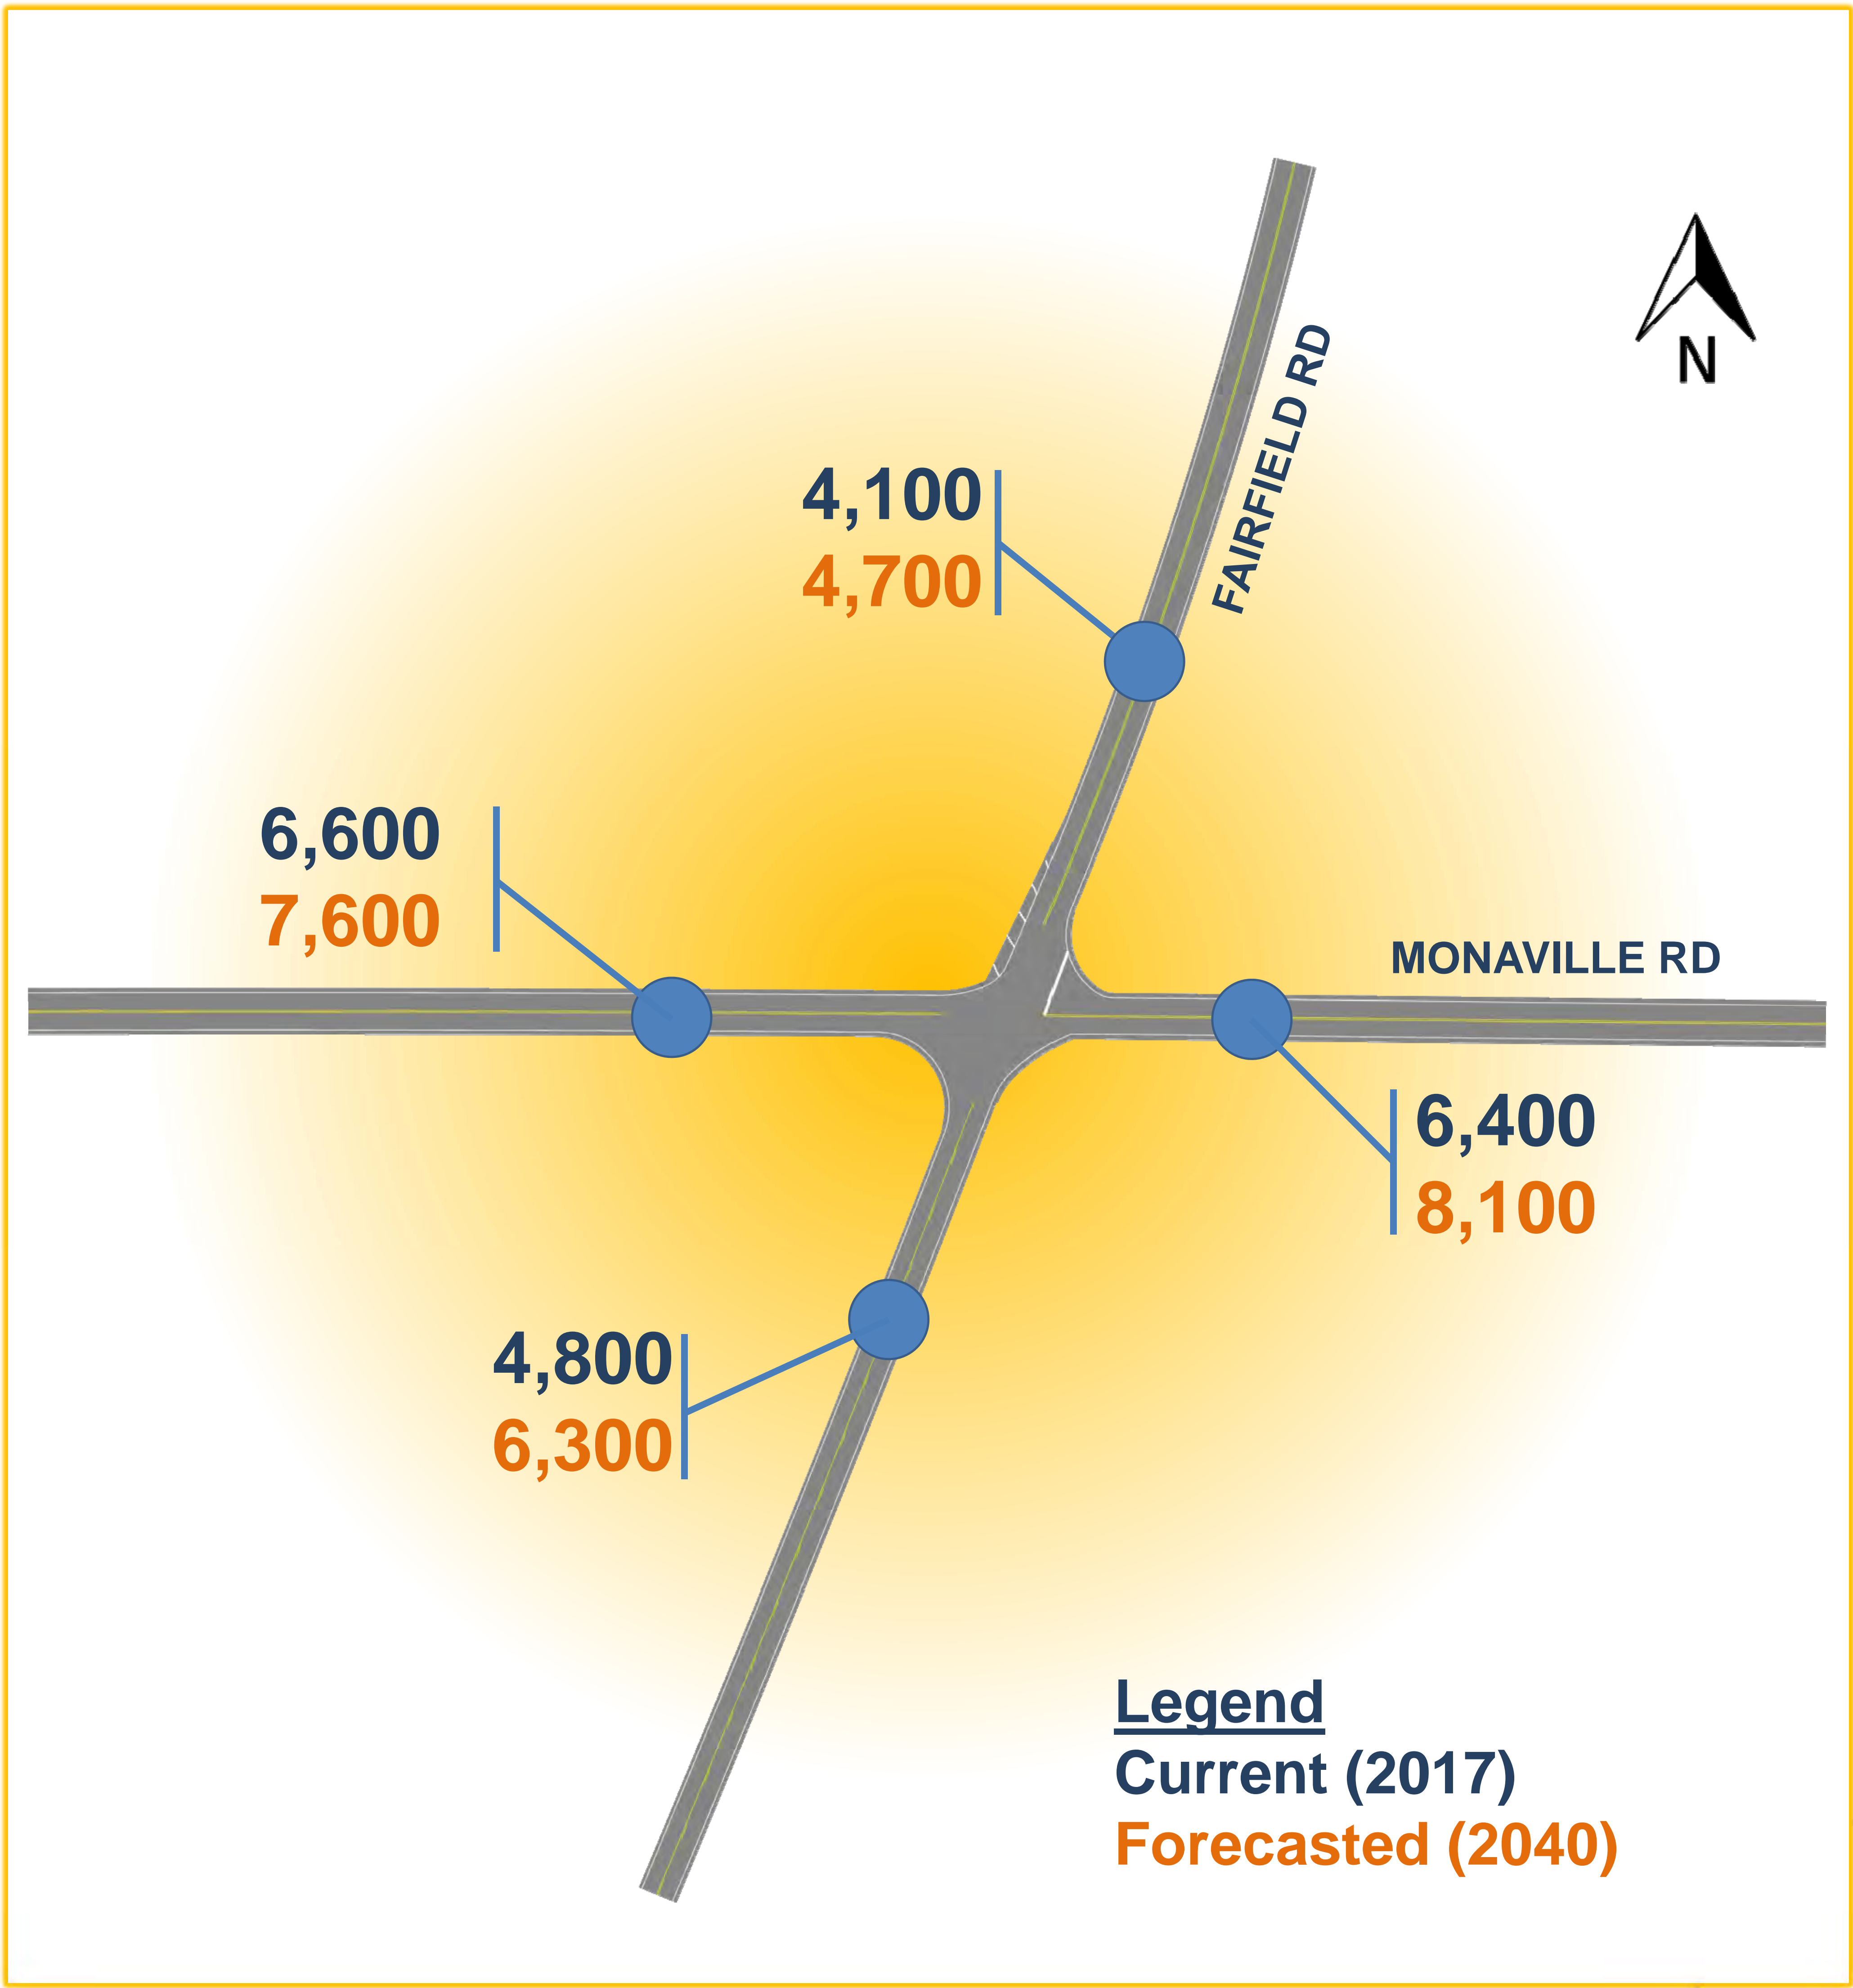

Average Daily Traffic

Notes: Average Daily Traffic is the daily (24 hr) total of both directions.
Traffic counts collected January 2017.