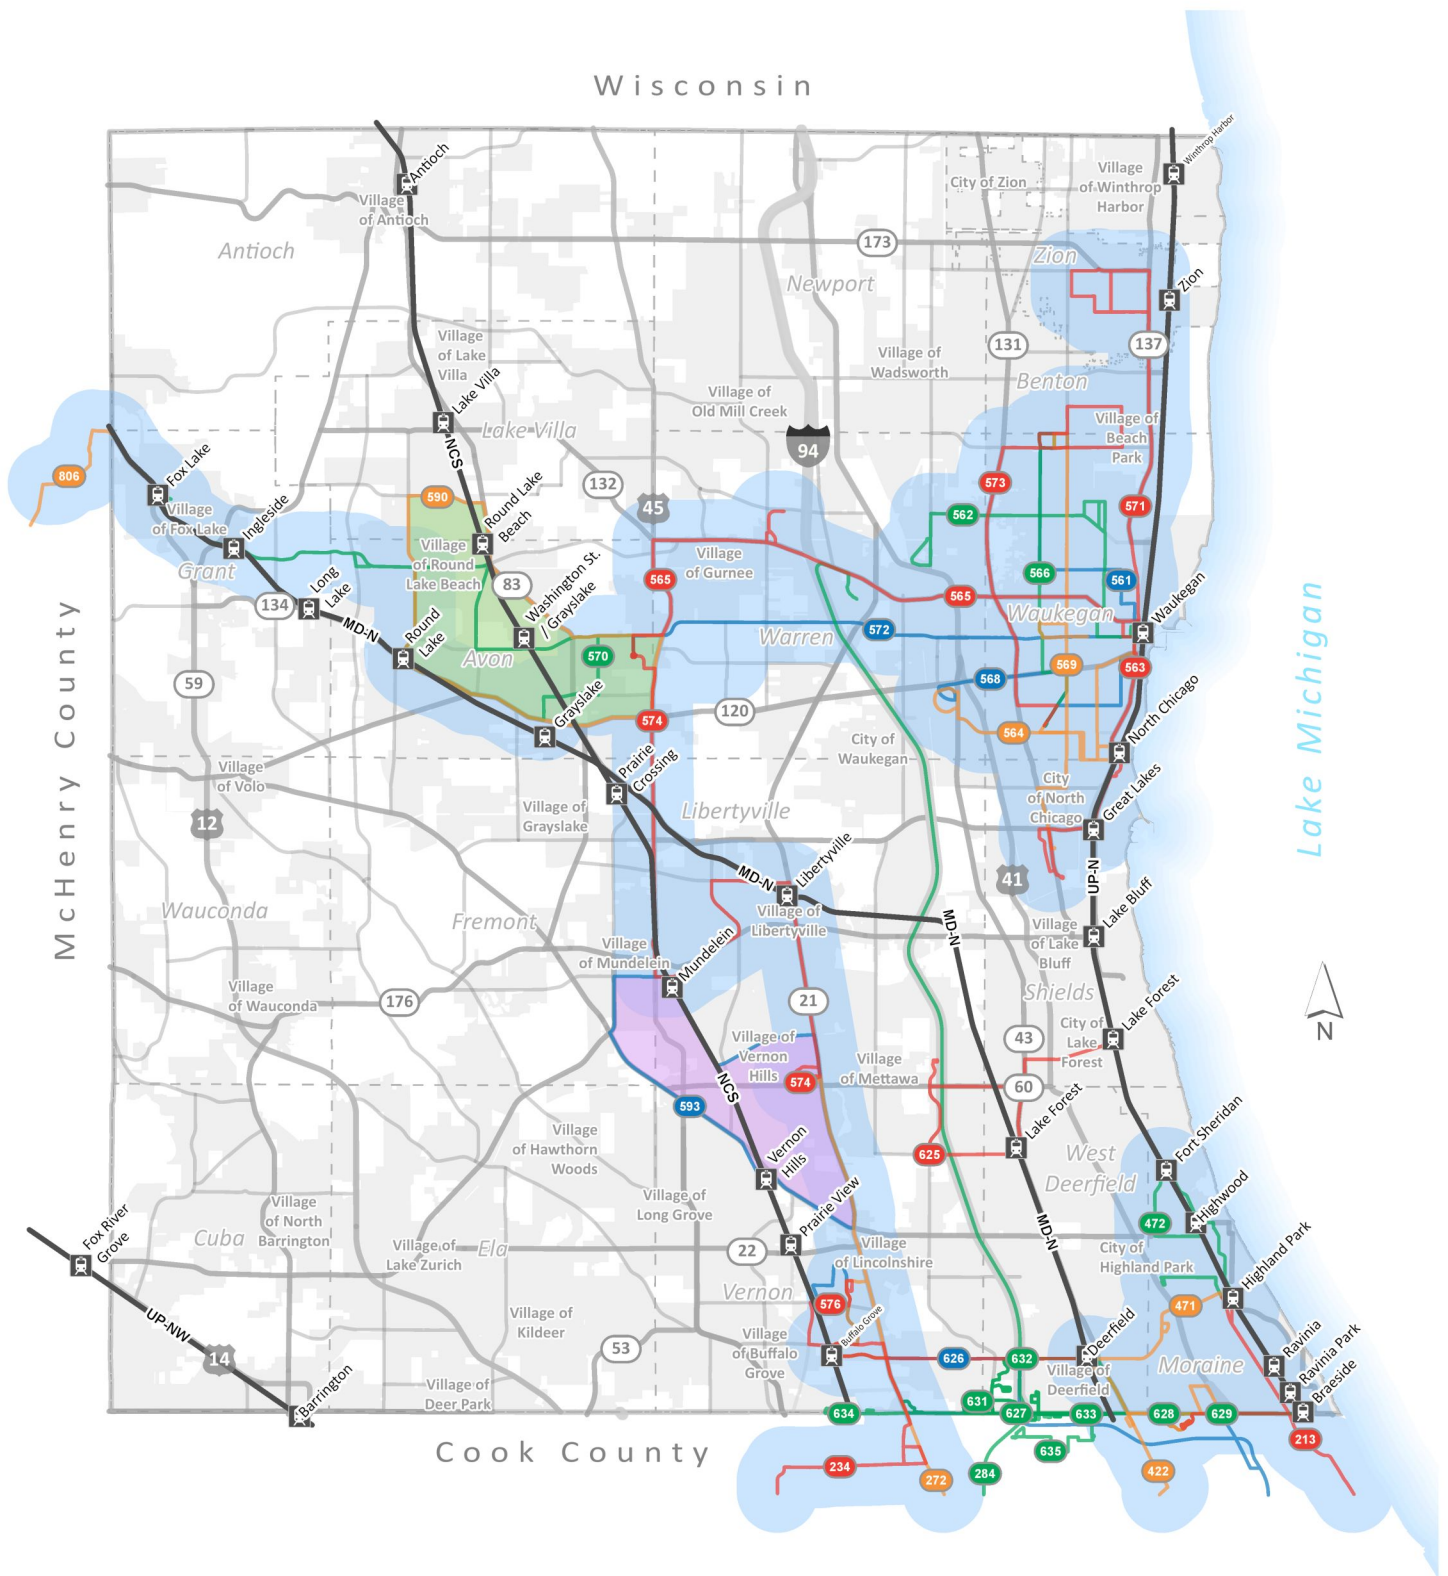

Pace ADA Paratransit Services

-  Metra Rail Station
-  Metra Rail Service
-  Pace Bus Service

-  Pace 3/4 Mile Buffer
-  Round Lake Call N Ride
-  Vernon Hills Mundelein Call N Ride