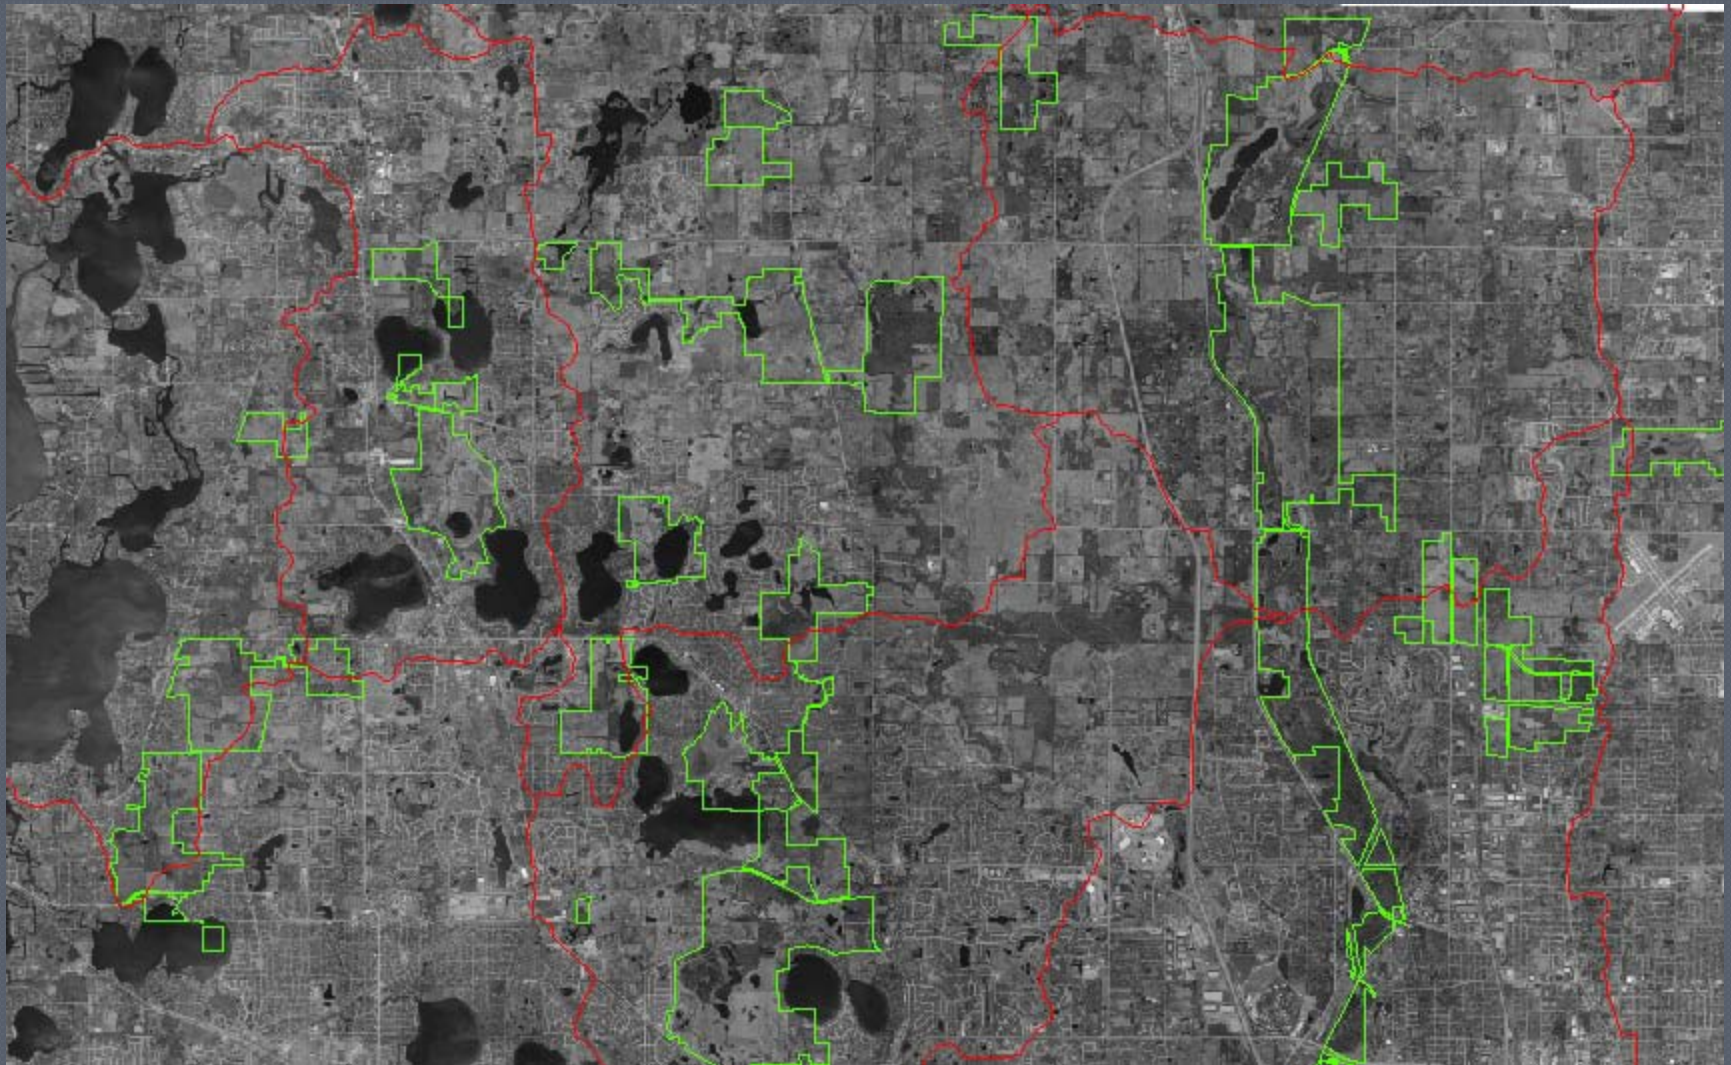

Lake County Forest Preserves

www.LCFPD.org

NORTH MILL CREEK WATERSHED