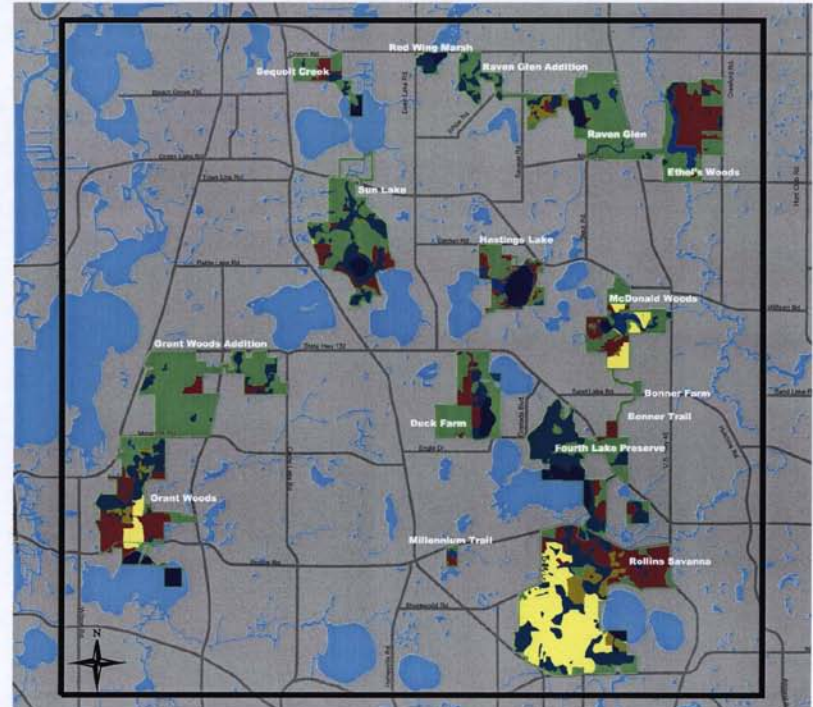

FOREST PRESERVE
 Entrance/Pathing

MILLENNIUM TRAIL
(Planned sections)

DES PLAINES RIVER TRAIL
(Planned sections)

MIDDLEFORK GREENWAY
(Planned)

GRAND ILLINOIS TRAIL
(Planned by Illinois Dept. of Natural Resources)

www.LCFPD.org

NORTH MILL CREEK WATERSHED

Source: Some of the information shown on this map was collected from the Lake County Management Services Department Map/GIS Division (see Part 1: Appendix for further information)

Legend

Vegetation Communities > 50 Acres

- | | | | | | |
|--|--------------------|--|-----------------------------|--|--------|
| | Agricultural Field | | Open Water | | Road |
| | Prairie | | Lake County Forest Preserve | | Stream |
| | Wetland or Marsh | | Study Area Boundary | | |
| | Woodland | | | | |

Vegetation Communities > 50 Acres

Source: Some of the information shown on this map was collected from the Lake County Management Services Department Map/GIS Division (see Part 1: Appendix for further information)