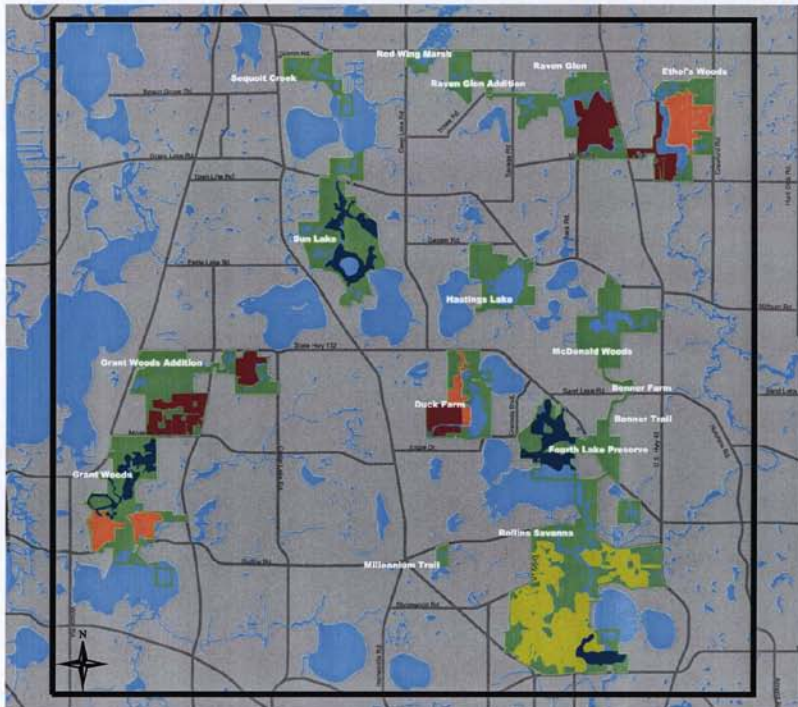

FOREST PRESERVE
 Entrance/Pathing

MILLENNIUM TRAIL
(Planned sections)

DES PLAINES RIVER TRAIL
(Planned sections)

MIDDLEFORK GREENWAY
(Planned)

GRAND ILLINOIS TRAIL
(Planned by Illinois Dept. of Natural Resources)

MCCLORY TRAIL / NORTH SHORE PATH
(Managed by Lake County Dept. of Transportation)

Lake County Forest Preserves
 847-387-6640
www.LCFPD.org

Lake County Forest Preserves

www.LCFPD.org

Lake County Forest Preserves

www.LCFPD.org

NORTH MILL CREEK WATERSHED

Source: Some of the information shown on this map was collected from the Lake County Management Services Department Map/GIS Division (see Part 1: Appendix for further information)

Vegetation Communities > 50 Acres

Source: Some of the information shown on this map was collected from the Lake County Management Services Department Map/GIS Division (see Part 1: Appendix for further information)