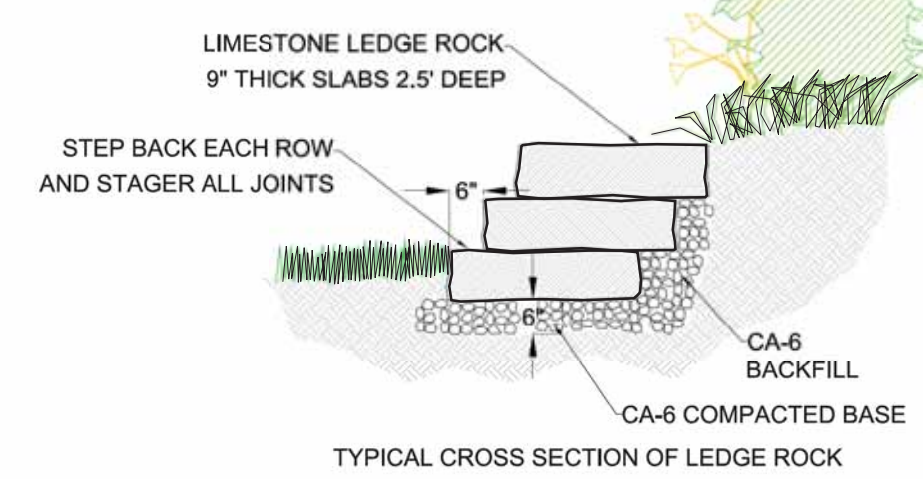

**MEDIAN PLANTER PLAN DETAIL #1**

- TYPICAL PLANTINGS**  
 PINK DOUBLE DELIGHT CONEFLOWER  
 LITTLE SPIRE RUSSIAN SAGE  
 FEATHER REED GRASS  
 STELLA DE ORO DAYLILY  
 BLACKEYED SUSAN

- BACK OF CURB  
 FACE OF CURB  
 EDGE OF PAVEMENT

**MEDIAN PLANTER PLAN DETAIL #2**

- BACK OF CURB  
 FACE OF CURB  
 EDGE OF PAVEMENT

**MEDIAN FOCAL POINT  
 PERSPECTIVE VIEW**

**LANDSCAPED WALL SECTION**

**MEDIAN RAIN GARDEN DETAIL**

- TYPICAL PLANTINGS**  
 PURPLE DOME NEW ENGLAND ASTER  
 BUTTERFLY WEED  
 BROME HUMMOCK SEDGE

# PETERSON ROAD RECONSTRUCTION LANDSCAPING CONCEPTS