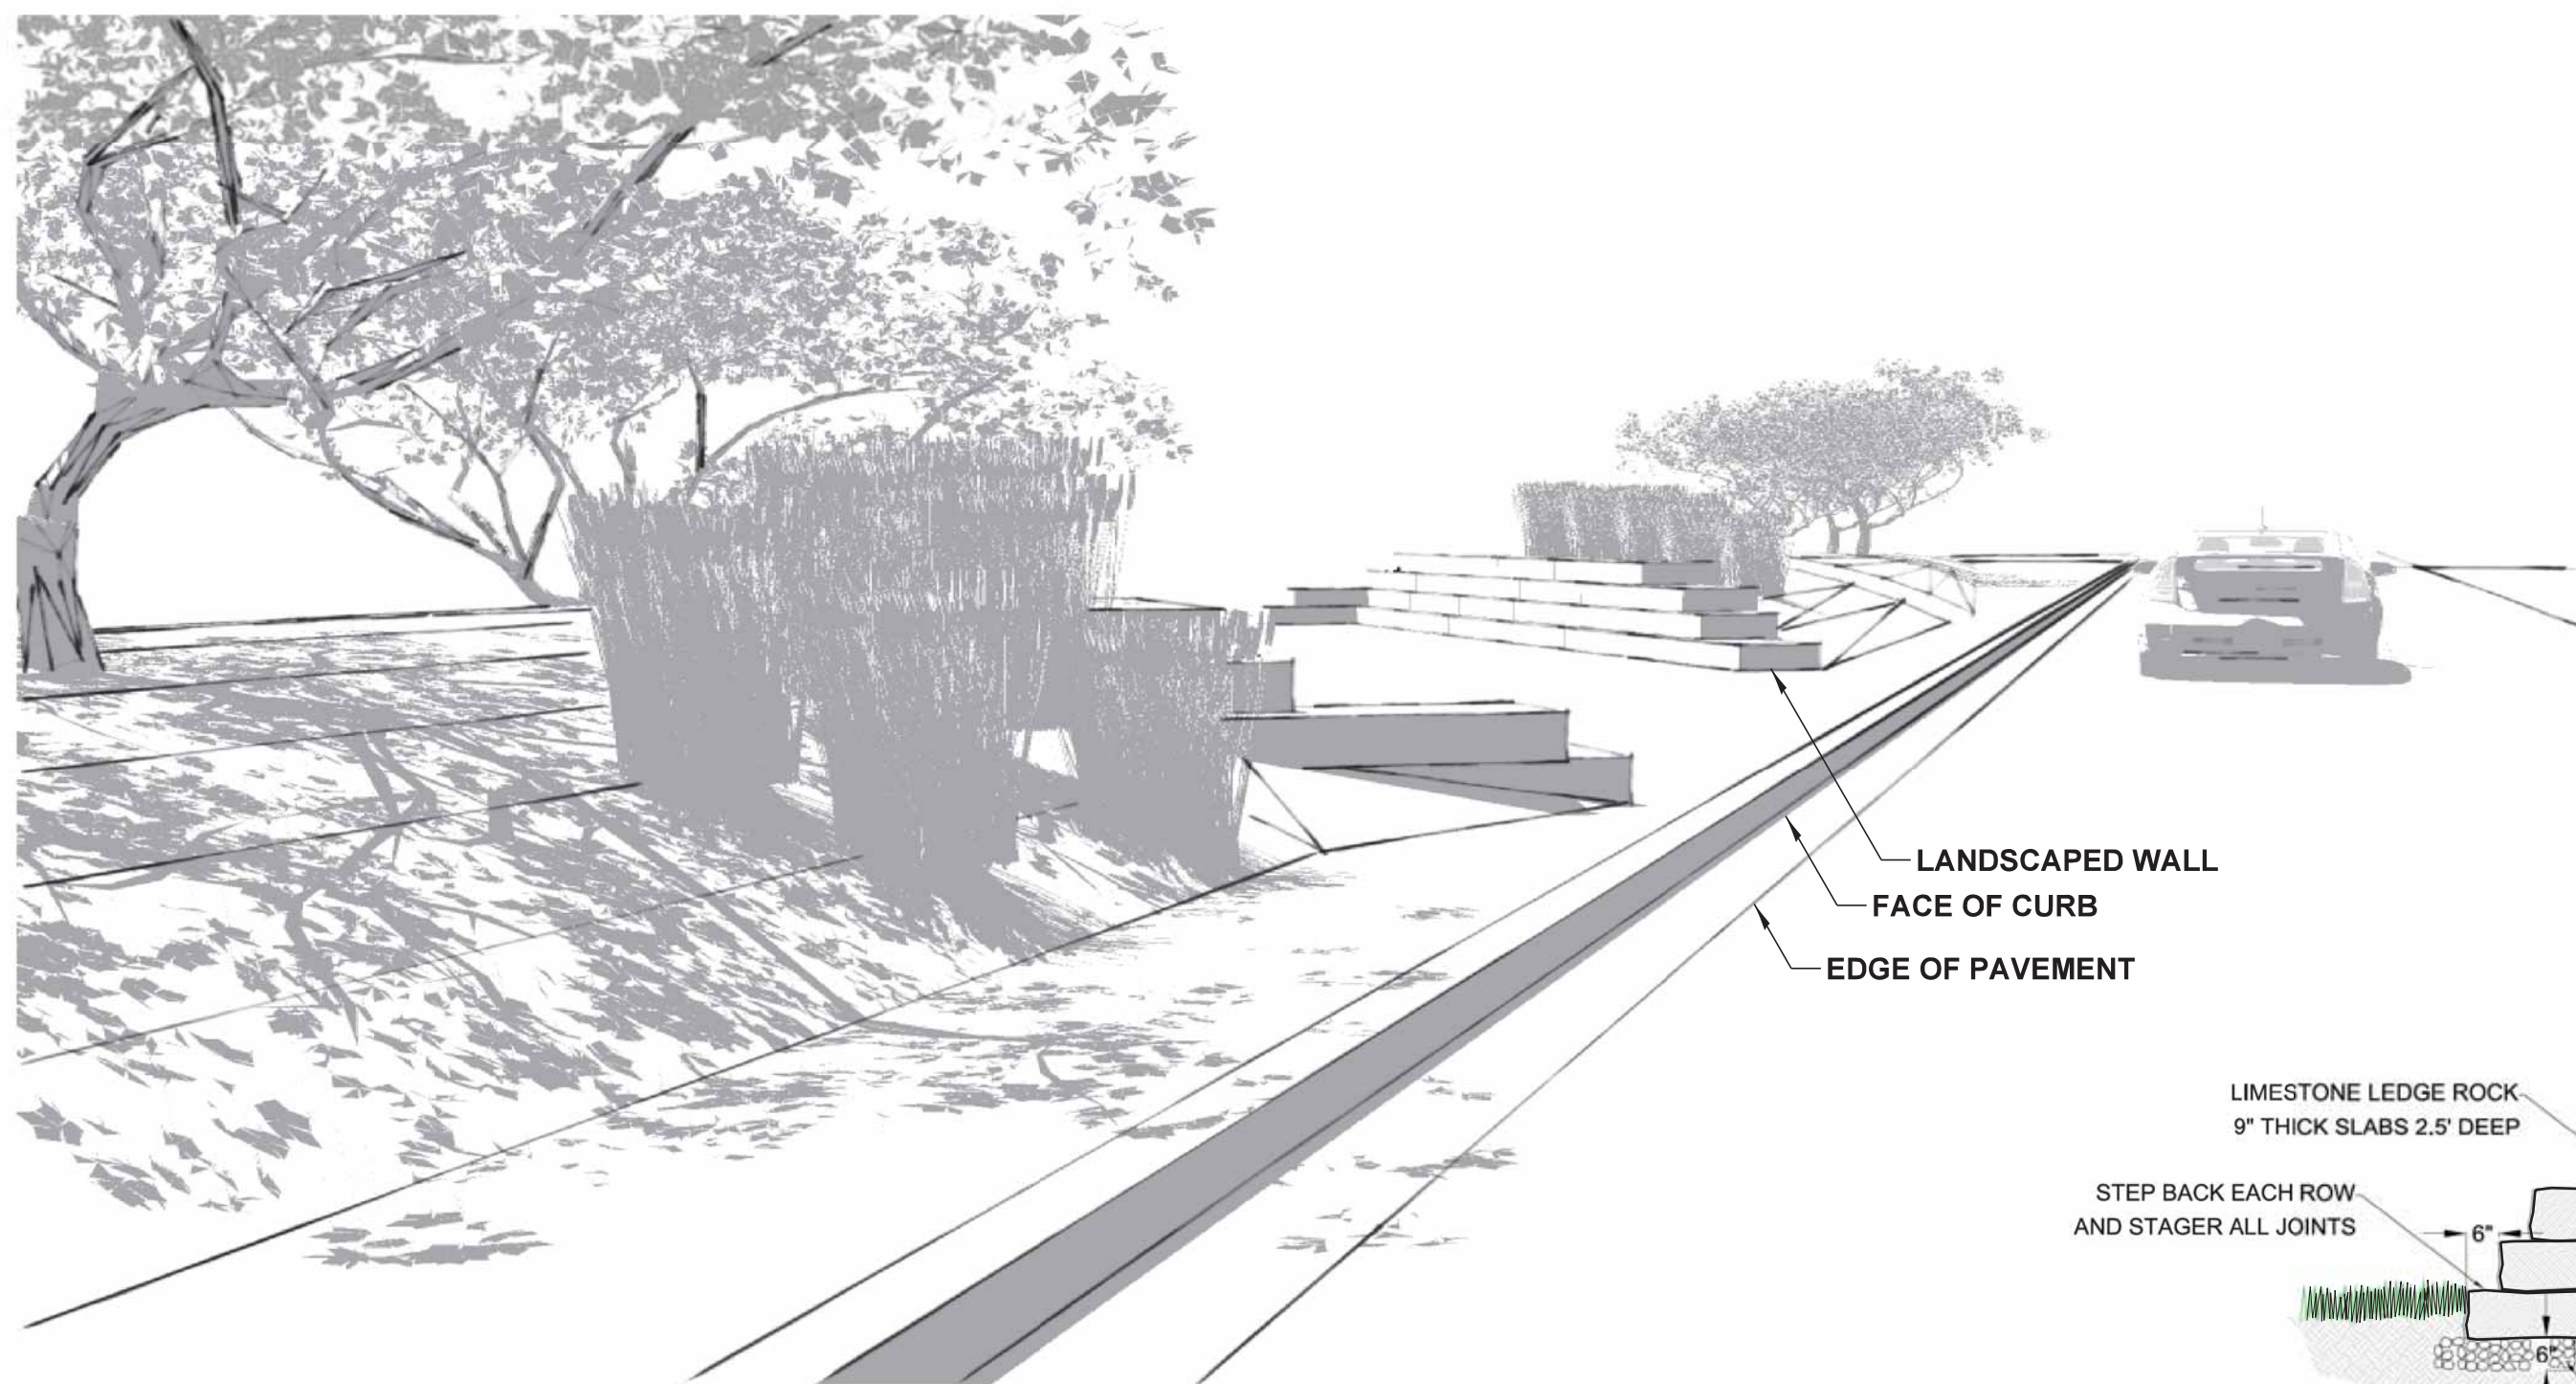

**MEDIAN PLANTER PLAN DETAIL #1**

- TYPICAL PLANTINGS**  
 PINK DOUBLE DELIGHT CONEFLOWER  
 LITTLE SPIRE RUSSIAN SAGE  
 FEATHER REED GRASS  
 STELLA DE ORO DAYLILY  
 BLACKEYED SUSAN

- BACK OF CURB  
 FACE OF CURB  
 EDGE OF PAVEMENT

**MEDIAN PLANTER PLAN DETAIL #2**

- BACK OF CURB  
 FACE OF CURB  
 EDGE OF PAVEMENT

**MEDIAN FOCAL POINT  
 PERSPECTIVE VIEW**

**LANDSCAPED WALL SECTION**

**MEDIAN RAIN GARDEN DETAIL**

- TYPICAL PLANTINGS**  
 PURPLE DOME NEW ENGLAND ASTER  
 BUTTERFLY WEED  
 BROME HUMMOCK SEDGE

# PETERSON ROAD RECONSTRUCTION LANDSCAPING CONCEPTS