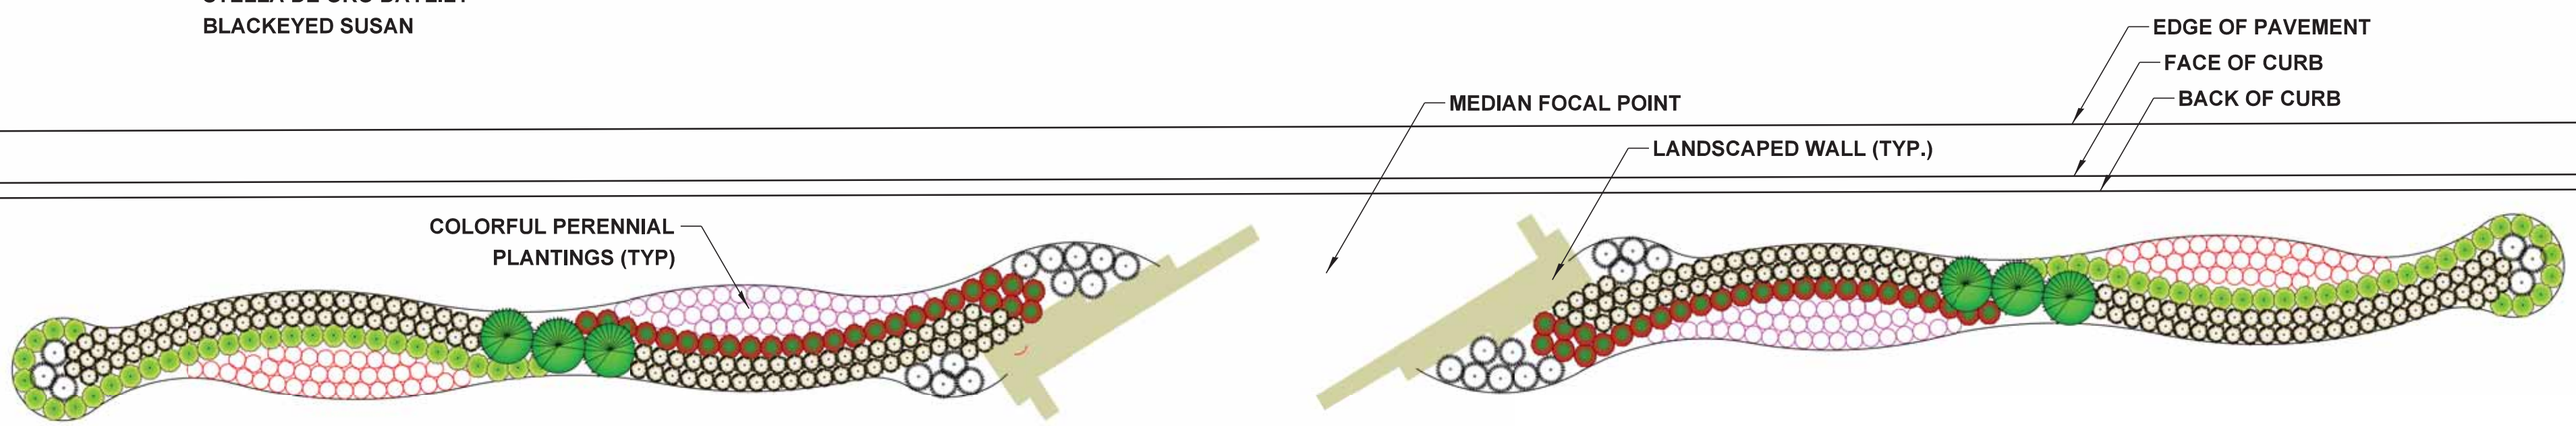

**MEDIAN PLANTER PLAN DETAIL #1**

- TYPICAL PLANTINGS**  
 PINK DOUBLE DELIGHT CONEFLOWER  
 LITTLE SPIRE RUSSIAN SAGE  
 FEATHER REED GRASS  
 STELLA DE ORO DAYLILY  
 BLACKEYED SUSAN

- BACK OF CURB  
 FACE OF CURB  
 EDGE OF PAVEMENT

**MEDIAN PLANTER PLAN DETAIL #2**

- BACK OF CURB  
 FACE OF CURB  
 EDGE OF PAVEMENT

**MEDIAN FOCAL POINT  
 PERSPECTIVE VIEW**

**LANDSCAPED WALL SECTION**

**MEDIAN RAIN GARDEN DETAIL**

- TYPICAL PLANTINGS**  
 PURPLE DOME NEW ENGLAND ASTER  
 BUTTERFLY WEED  
 BROME HUMMOCK SEDGE

# PETERSON ROAD RECONSTRUCTION LANDSCAPING CONCEPTS