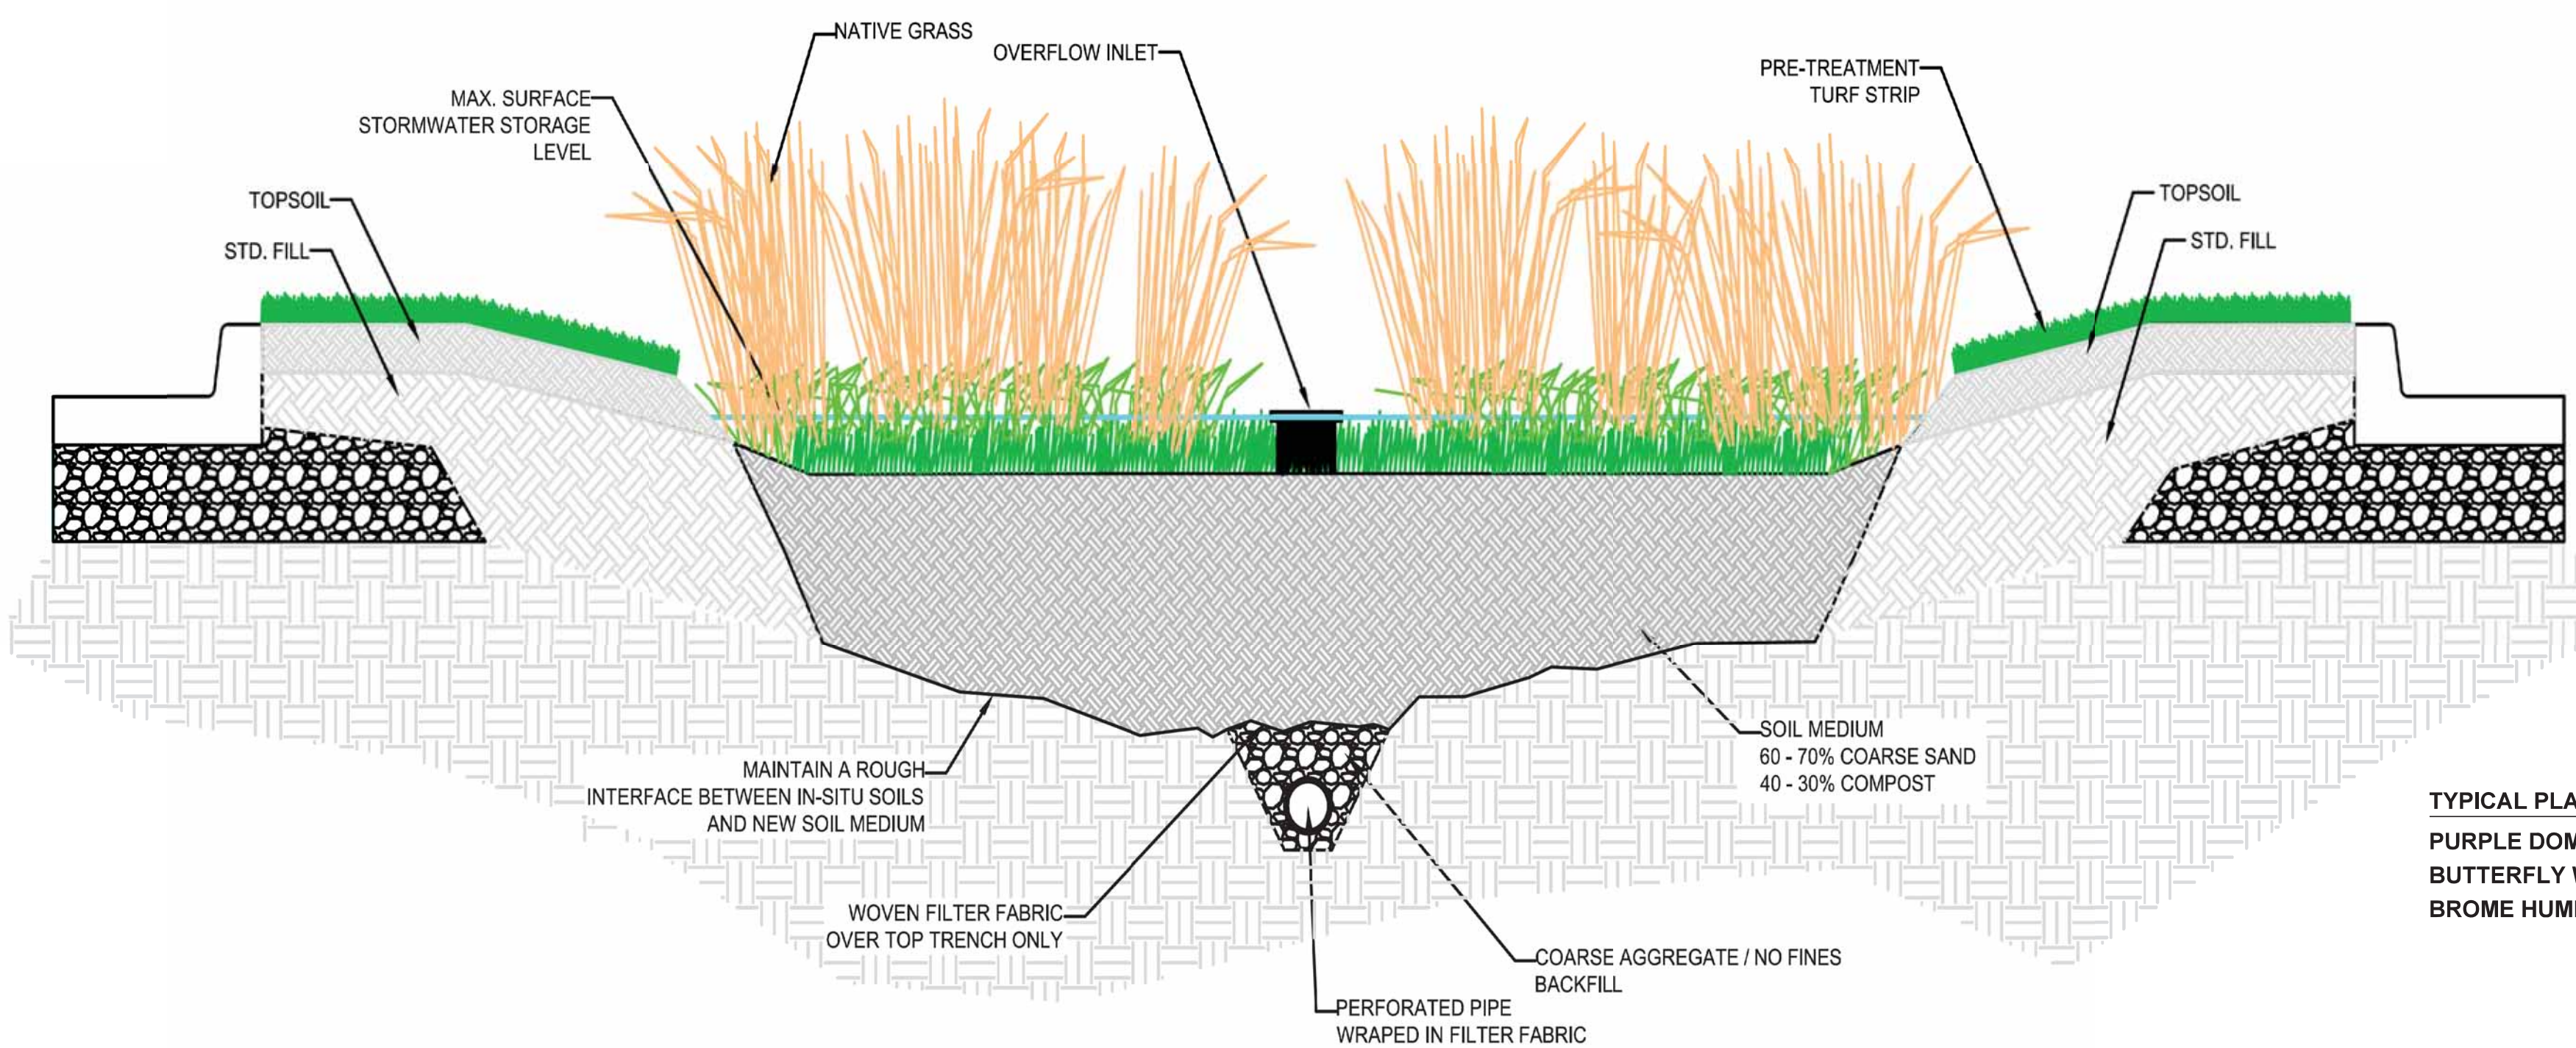

**MEDIAN PLANTER PLAN DETAIL #1**

- TYPICAL PLANTINGS**  
 PINK DOUBLE DELIGHT CONEFLOWER  
 LITTLE SPIRE RUSSIAN SAGE  
 FEATHER REED GRASS  
 STELLA DE ORO DAYLILY  
 BLACKEYED SUSAN

- BACK OF CURB  
 FACE OF CURB  
 EDGE OF PAVEMENT

**MEDIAN PLANTER PLAN DETAIL #2**

- BACK OF CURB  
 FACE OF CURB  
 EDGE OF PAVEMENT

**MEDIAN FOCAL POINT  
 PERSPECTIVE VIEW**

**LANDSCAPED WALL SECTION**

**MEDIAN RAIN GARDEN DETAIL**

- TYPICAL PLANTINGS**  
 PURPLE DOME NEW ENGLAND ASTER  
 BUTTERFLY WEED  
 BROME HUMMOCK SEDGE

# PETERSON ROAD RECONSTRUCTION LANDSCAPING CONCEPTS