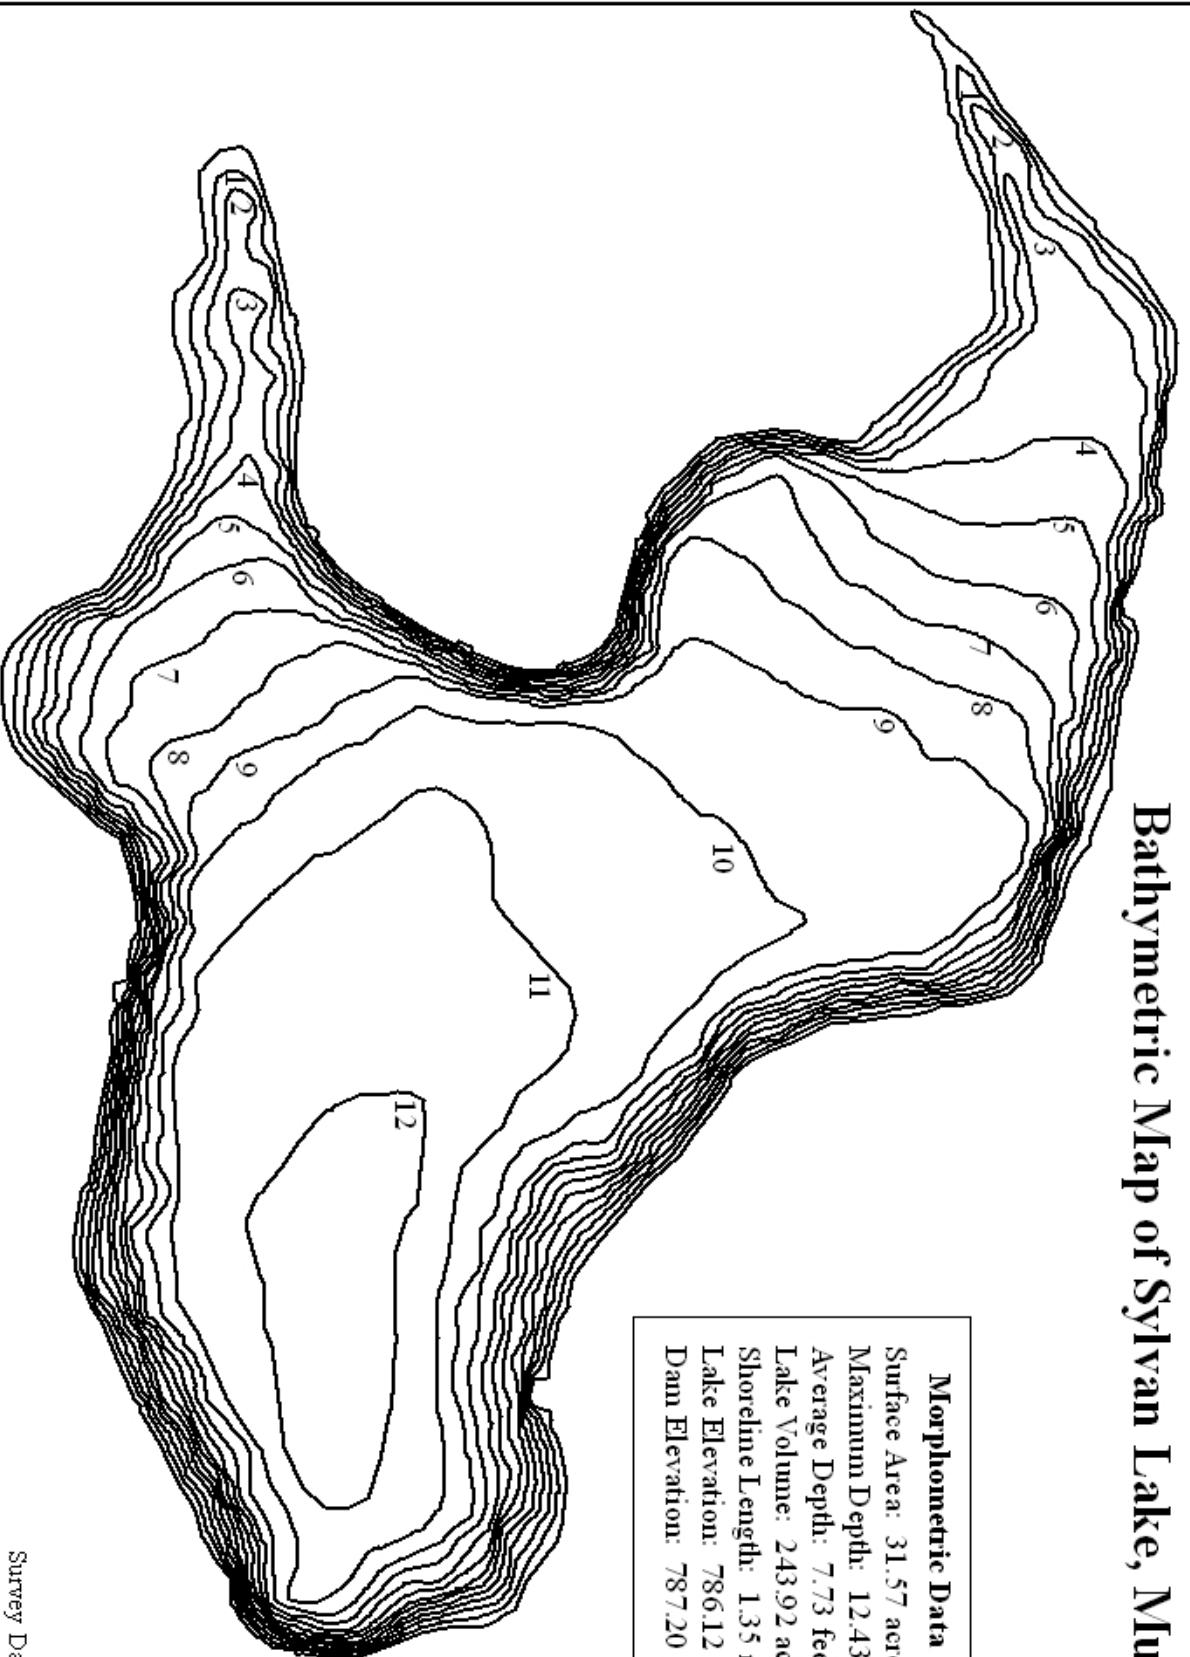

Bathymetric Map of Sylvan Lake, Mundelein, IL

Morphometric Data
Surface Area: 31.57 acres
Maximum Depth: 12.43 feet
Average Depth: 7.73 feet
Lake Volume: 243.92 acre-feet
Shoreline Length: 1.35 miles
Lake Elevation: 786.12 feet, msl
Dam Elevation: 787.20 feet, msl

Survey Data Collected June 22, 2007
This map is intended for water quality reference only, not intended for navigational, swimming, or diving purposes

LakeCounty
Health Department and
Community Health Center