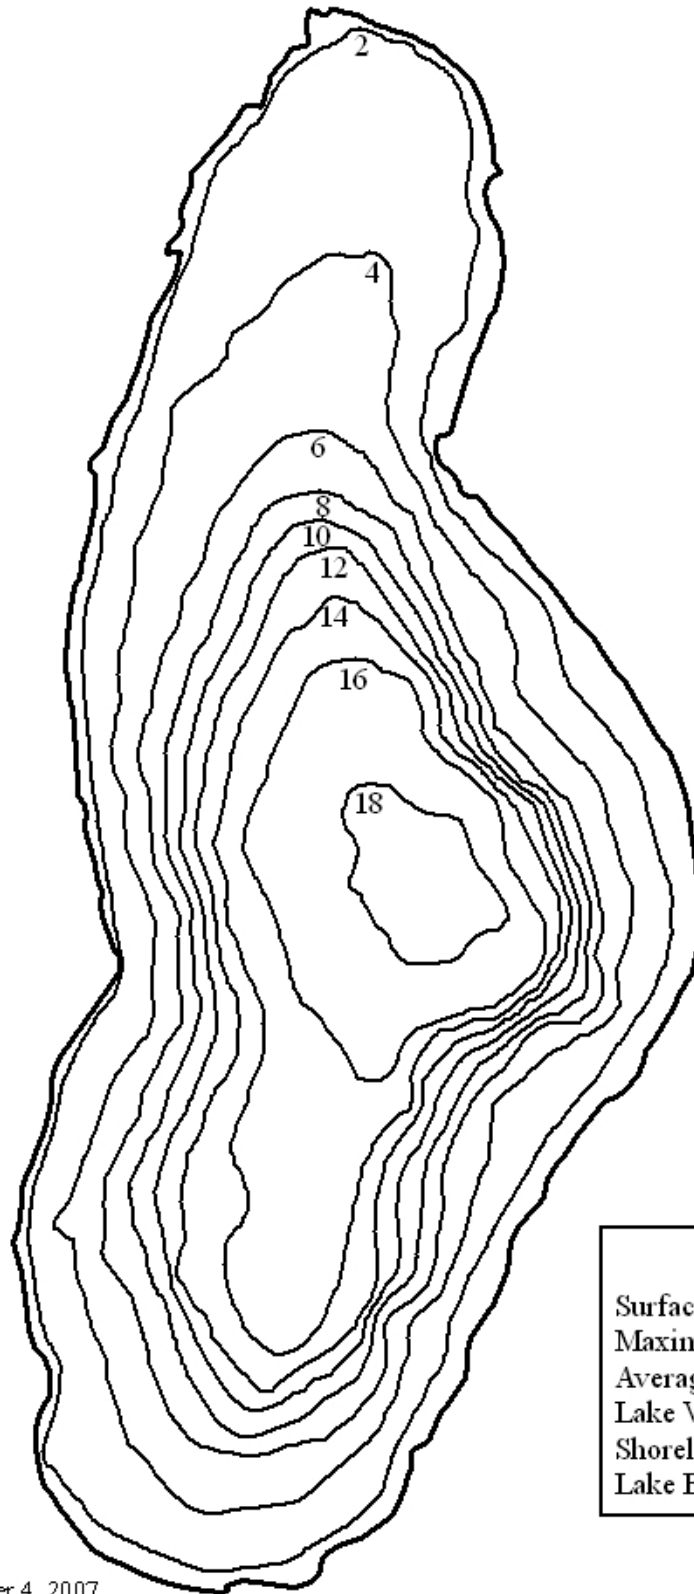

Bathymetric Map of Slough Lake, Lake County, IL

Morphometric Data

Surface Area: 37.86 acres
Maximum Depth: 18.47 feet
Average Depth: 7.66 feet
Lake Volume: 289.87 acre-feet
Shoreline Length: 1.15 miles
Lake Elevation: 775.05 feet, msl

Survey Data Collected September 4, 2007

This map is intended for water quality reference only, not intended for navigational, swimming, or diving purposes.