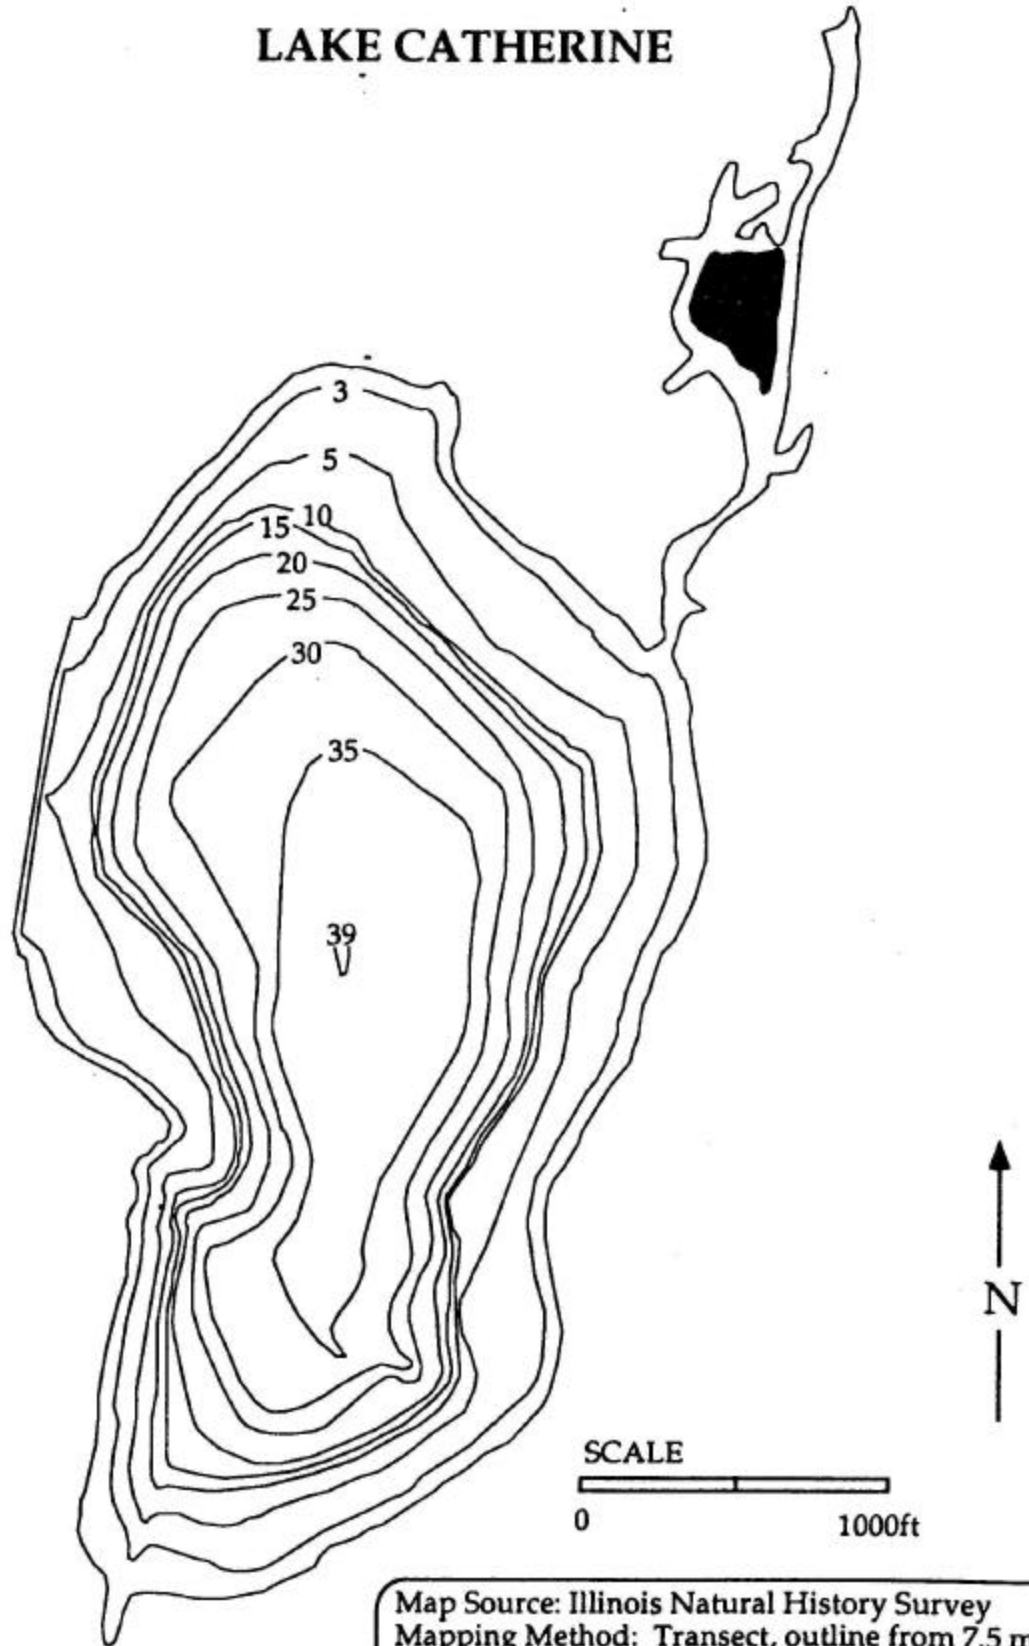

LAKE CATHERINE

Map Source: Illinois Natural History Survey
Mapping Method: Transect, outline from 7.5 min.
USGS topographic map
Date completed: 5/3/89