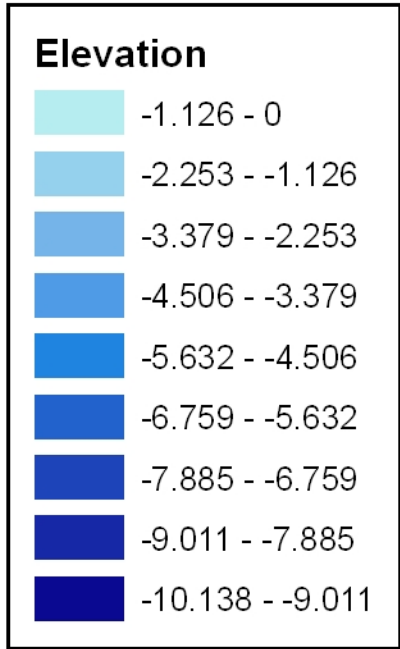

Bathymetric Map of Linden Lake, Lake County, IL

Morphometric Data

Surface Area:	30.45 acres
Maximum Depth:	10.14 feet
Average Depth:	3.11 feet
Lake Volume:	94.74 acre-feet
Shoreline Length:	1.36 miles
Lake Elevation:	767.25 feet, msl