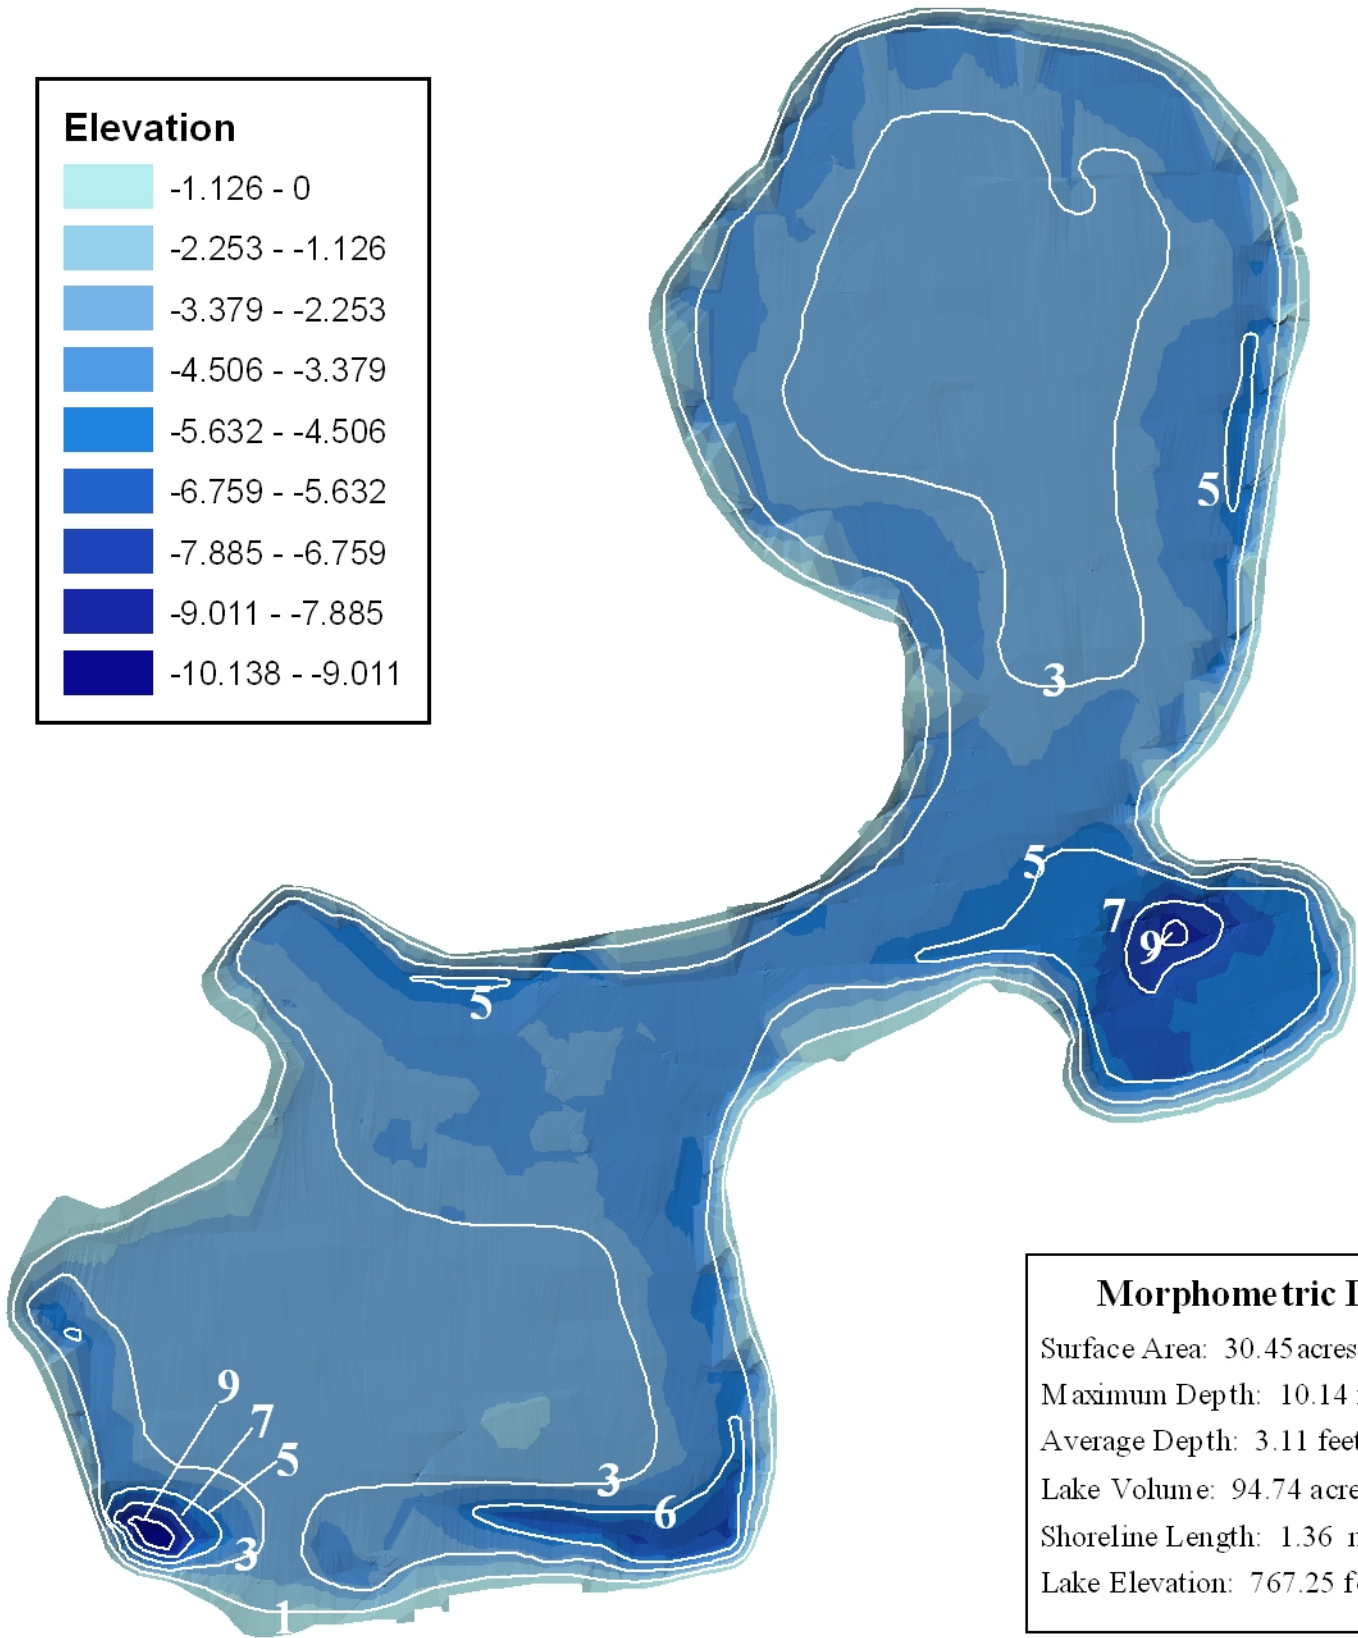

Bathymetric Map of Linden Lake, Lake County, IL

Morphometric Data

Surface Area:	30.45 acres
Maximum Depth:	10.14 feet
Average Depth:	3.11 feet
Lake Volume:	94.74 acre-feet
Shoreline Length:	1.36 miles
Lake Elevation:	767.25 feet, msl

Survey data collected May 19, 2011

This map is intended for water quality reference only, not intended for navigational, swimming, or diving purposes.

Environmental Services
 Product Number LIN
 Revised 8/2011