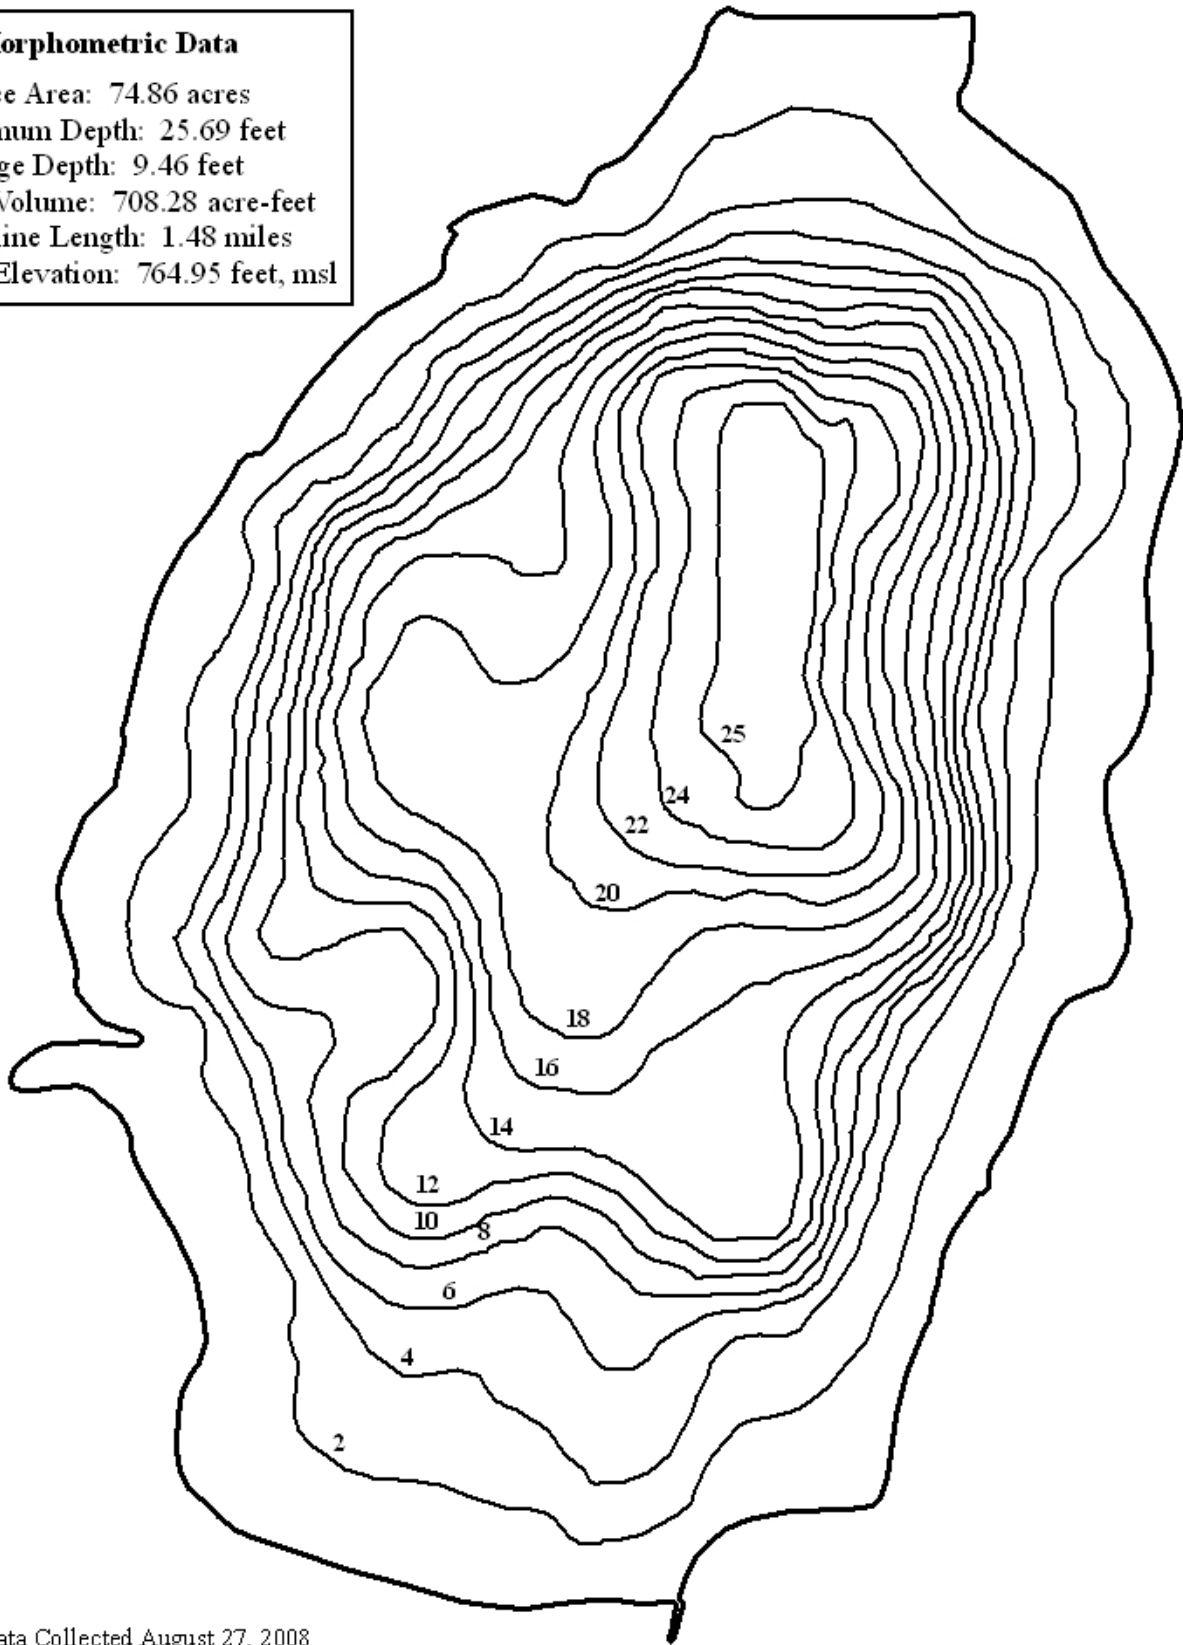

# Bathymetric Map of Hastings Lake, Lake County, IL

## Morphometric Data

Surface Area: 74.86 acres  
Maximum Depth: 25.69 feet  
Average Depth: 9.46 feet  
Lake Volume: 708.28 acre-feet  
Shoreline Length: 1.48 miles  
Lake Elevation: 764.95 feet, msl

Survey Data Collected August 27, 2008

This map is intended for water quality reference only, not intended for navigational, swimming, or diving purposes.