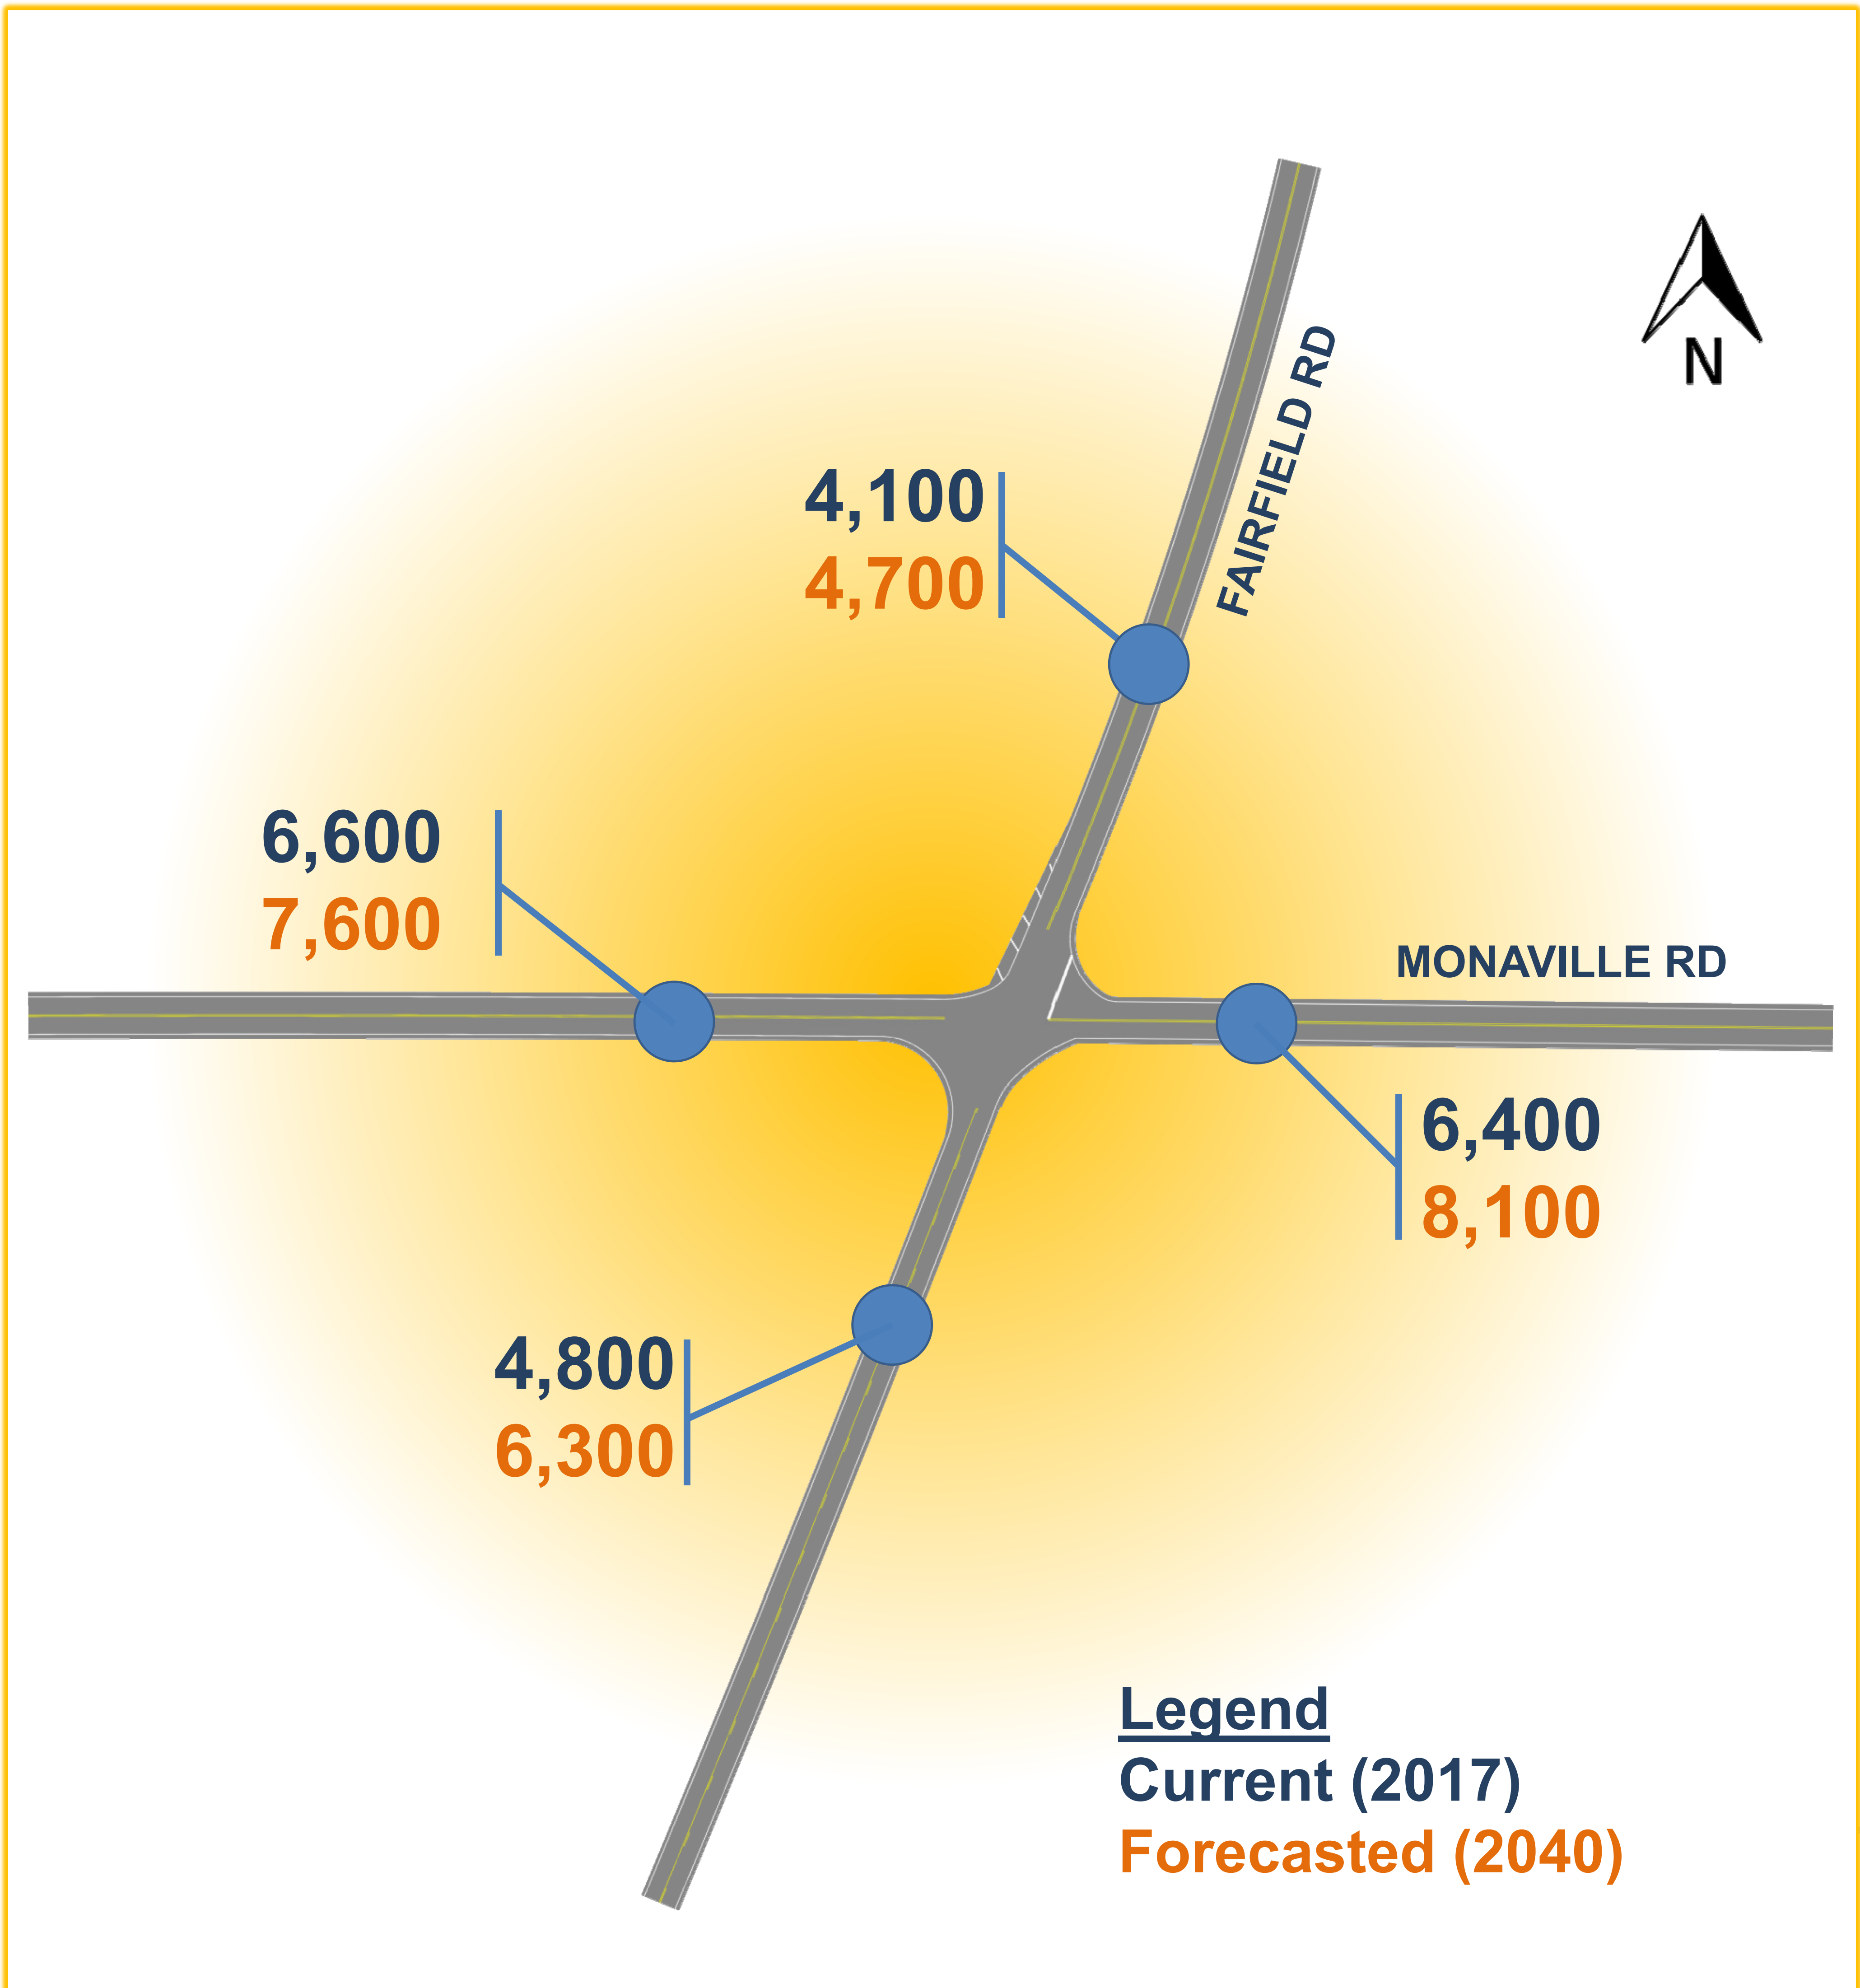

Average Daily Traffic

Notes: Average Daily Traffic is the daily (24 hr) total of both directions.
Traffic counts collected January 2017.