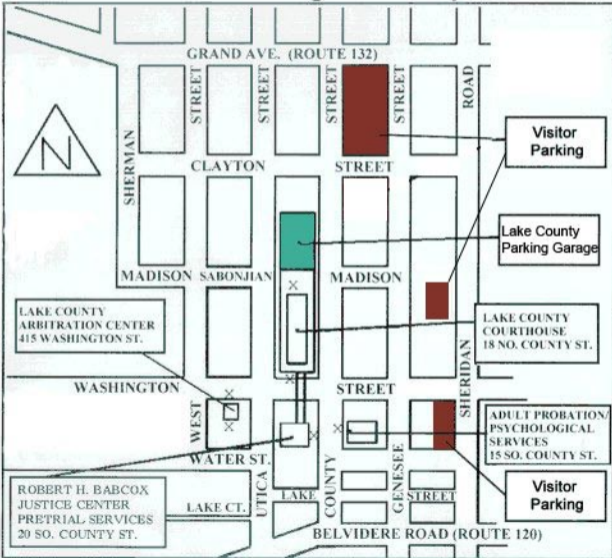

Parking Rates

County Parking Garage

- First 2 hours - Free
- Up to 3 hours - \$3.00
- Up to 4 hours - \$4.00
- Up to 5 hours - \$5.00
- Up to 6 hours - \$7.00
- Up to 7 hours - \$9.00
- Over 7 hours - \$11.00

City Parking Lot

\$1.00 per hour

Visitor Parking

Lake County Parking Garage

LAKE COUNTY COURTHOUSE
18 NO. COUNTY ST.

LAKE COUNTY ARBITRATION CENTER
415 WASHINGTON ST.

ADULT PROBATION/
PSYCHOLOGICAL SERVICES
15 SO. COUNTY ST.

ROBERT H. BABCOX
JUSTICE CENTER
PRETRIAL SERVICES
20 SO. COUNTY ST.

Visitor Parking